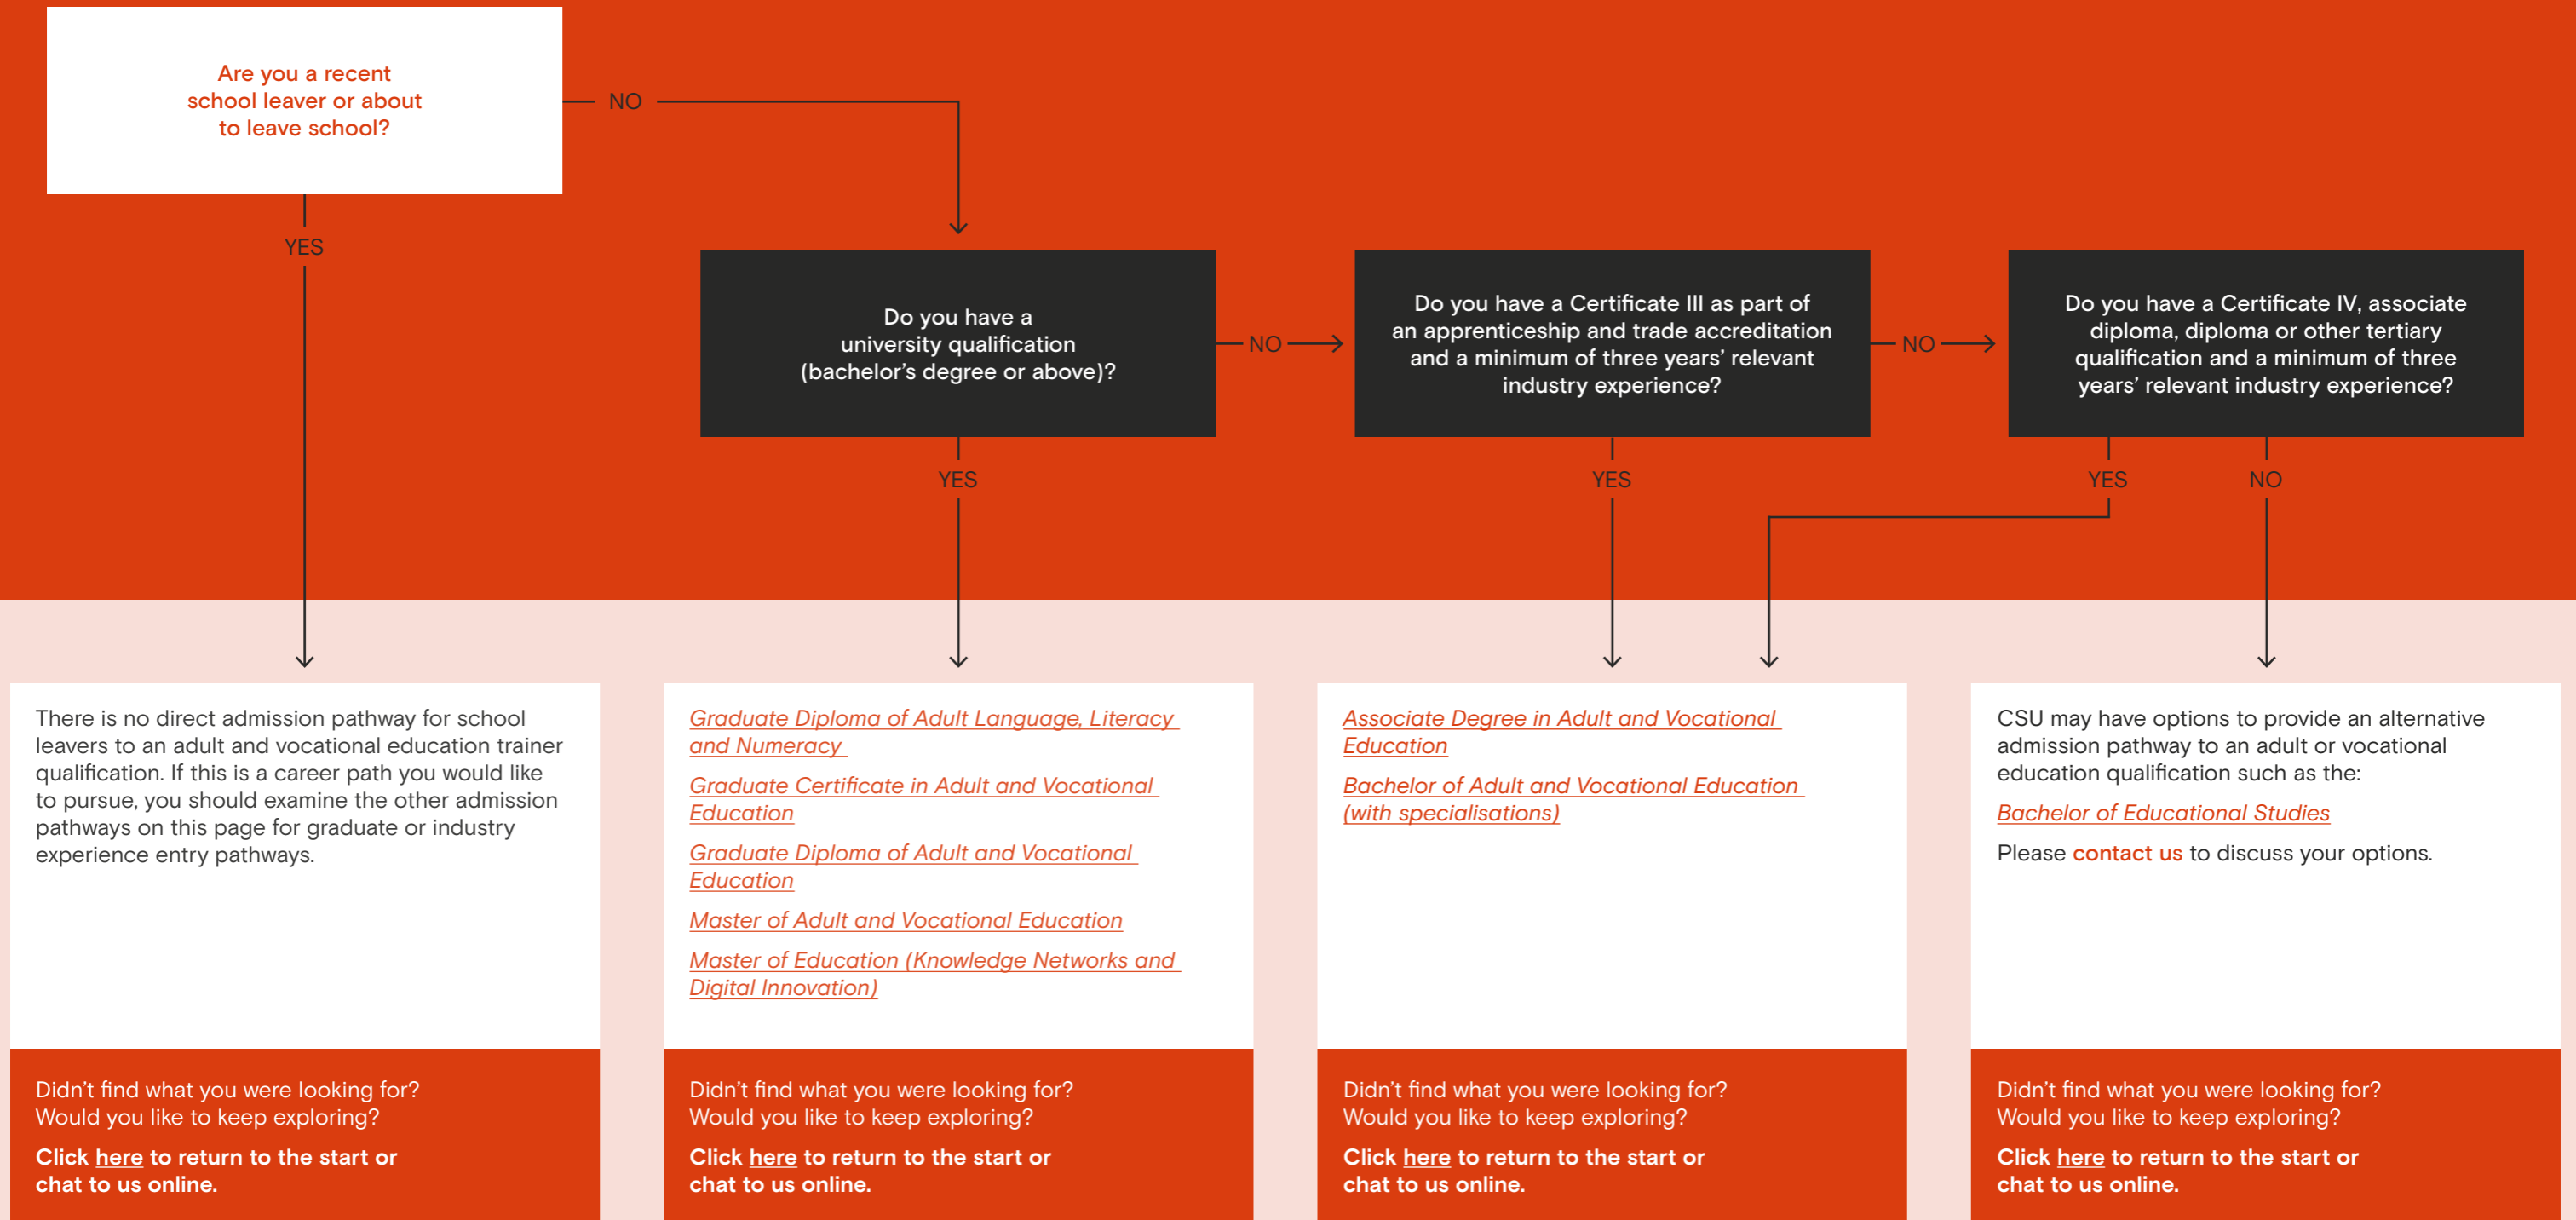

Adult and Vocational Education

VET Trainer | TAFE Trainer | Professional Educator

Charles Sturt University

Click on each course to find out more

International student? Different entry measures apply.
→ futurestudents.csu.edu.au/international