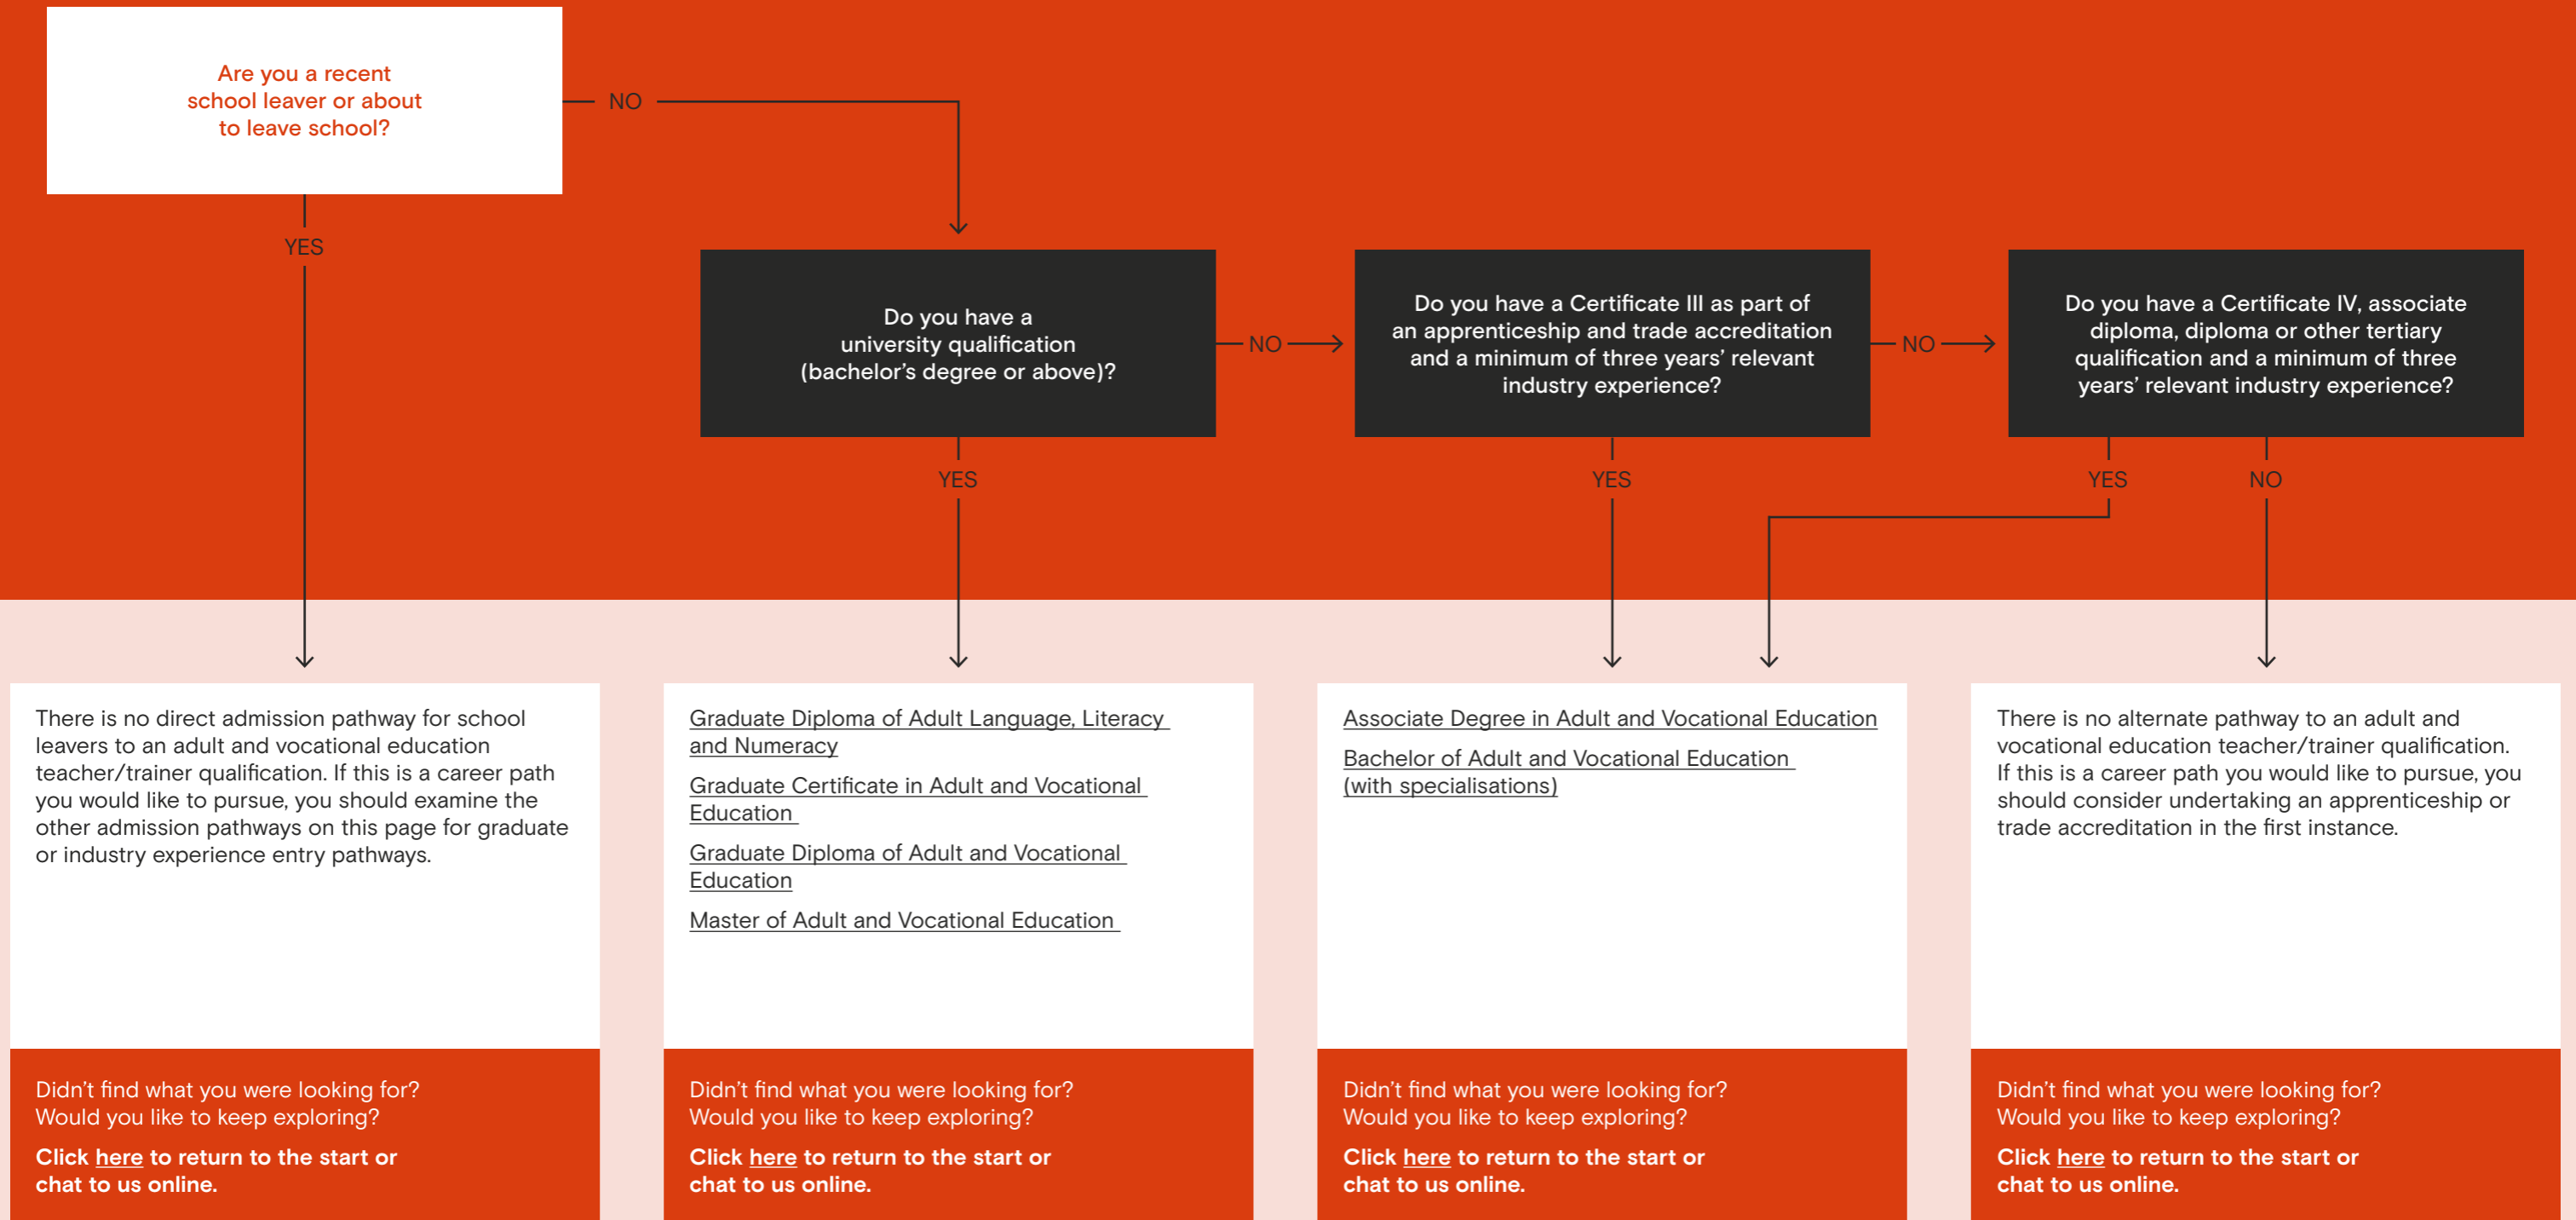

# Adult and Vocational Education

VET Teacher/Trainer | TAFE Teacher/Trainer | Professional Educator

Charles Sturt University

Click on each course to find out more

International student? Different entry measures apply.  
→ [study.csu.edu.au/international](http://study.csu.edu.au/international)