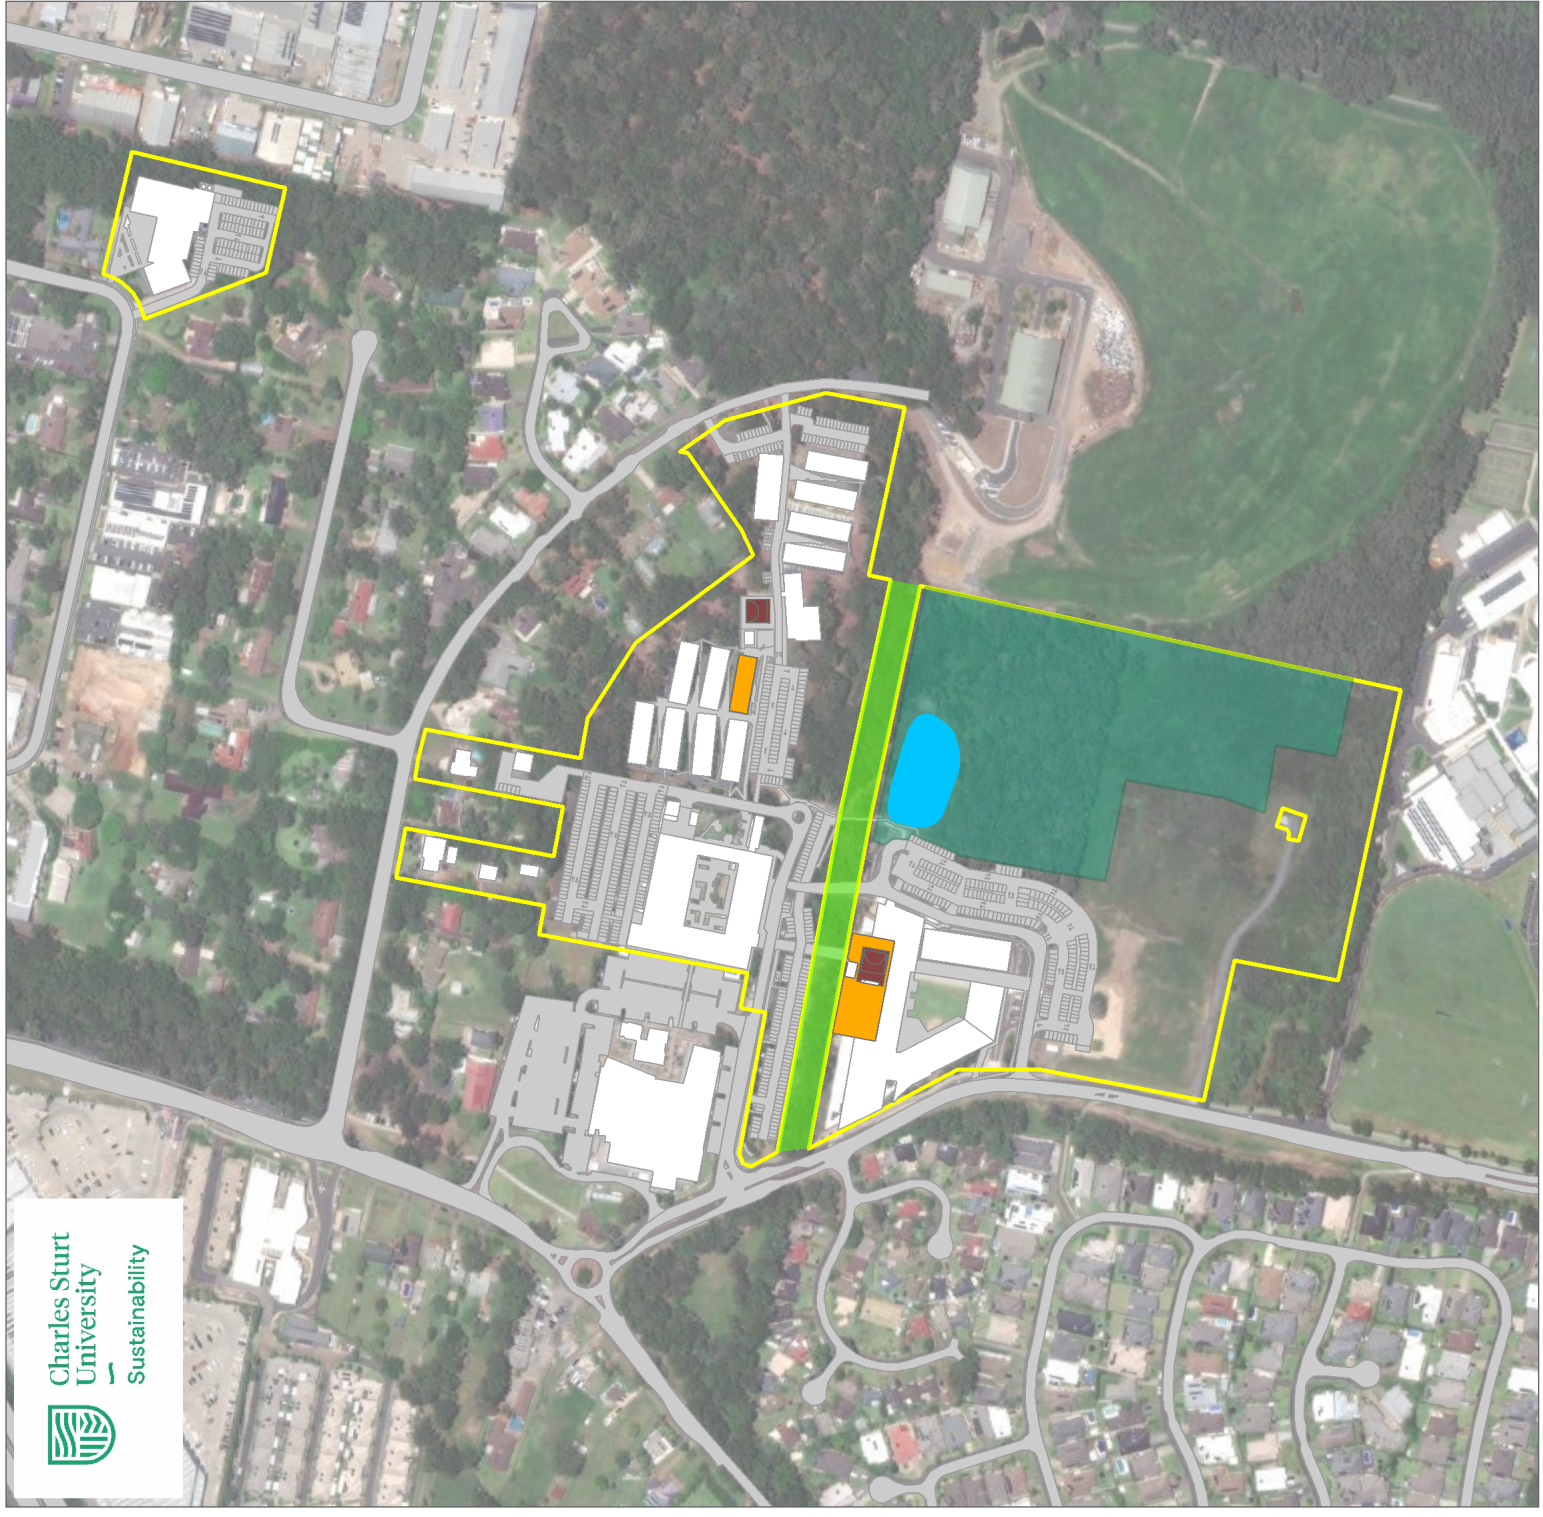

# Ratified Biodiversity Zones

Charles Sturt University  
Port Macquarie Campus

-  Basketball Court
-  Recreation Space
-  Waterbody
-  Biodiversity Area (3.7 hectares)
-  Crown Road Reserve
-  Building
-  CarParks/Pavement
-  Charles Sturt University boundary (16.9 hectares)

Campus Flagship Species

Map updated by the Spatial Data Analysis Network, CSU, August, 2022  
 Service Layer Credits: Source: Esri, Maxar, GeoEye, Earthstar  
 Geographics, CNES/Airbus DS, USDA, USGS, AeroGRID, IGN, and  
 the GIS User Community