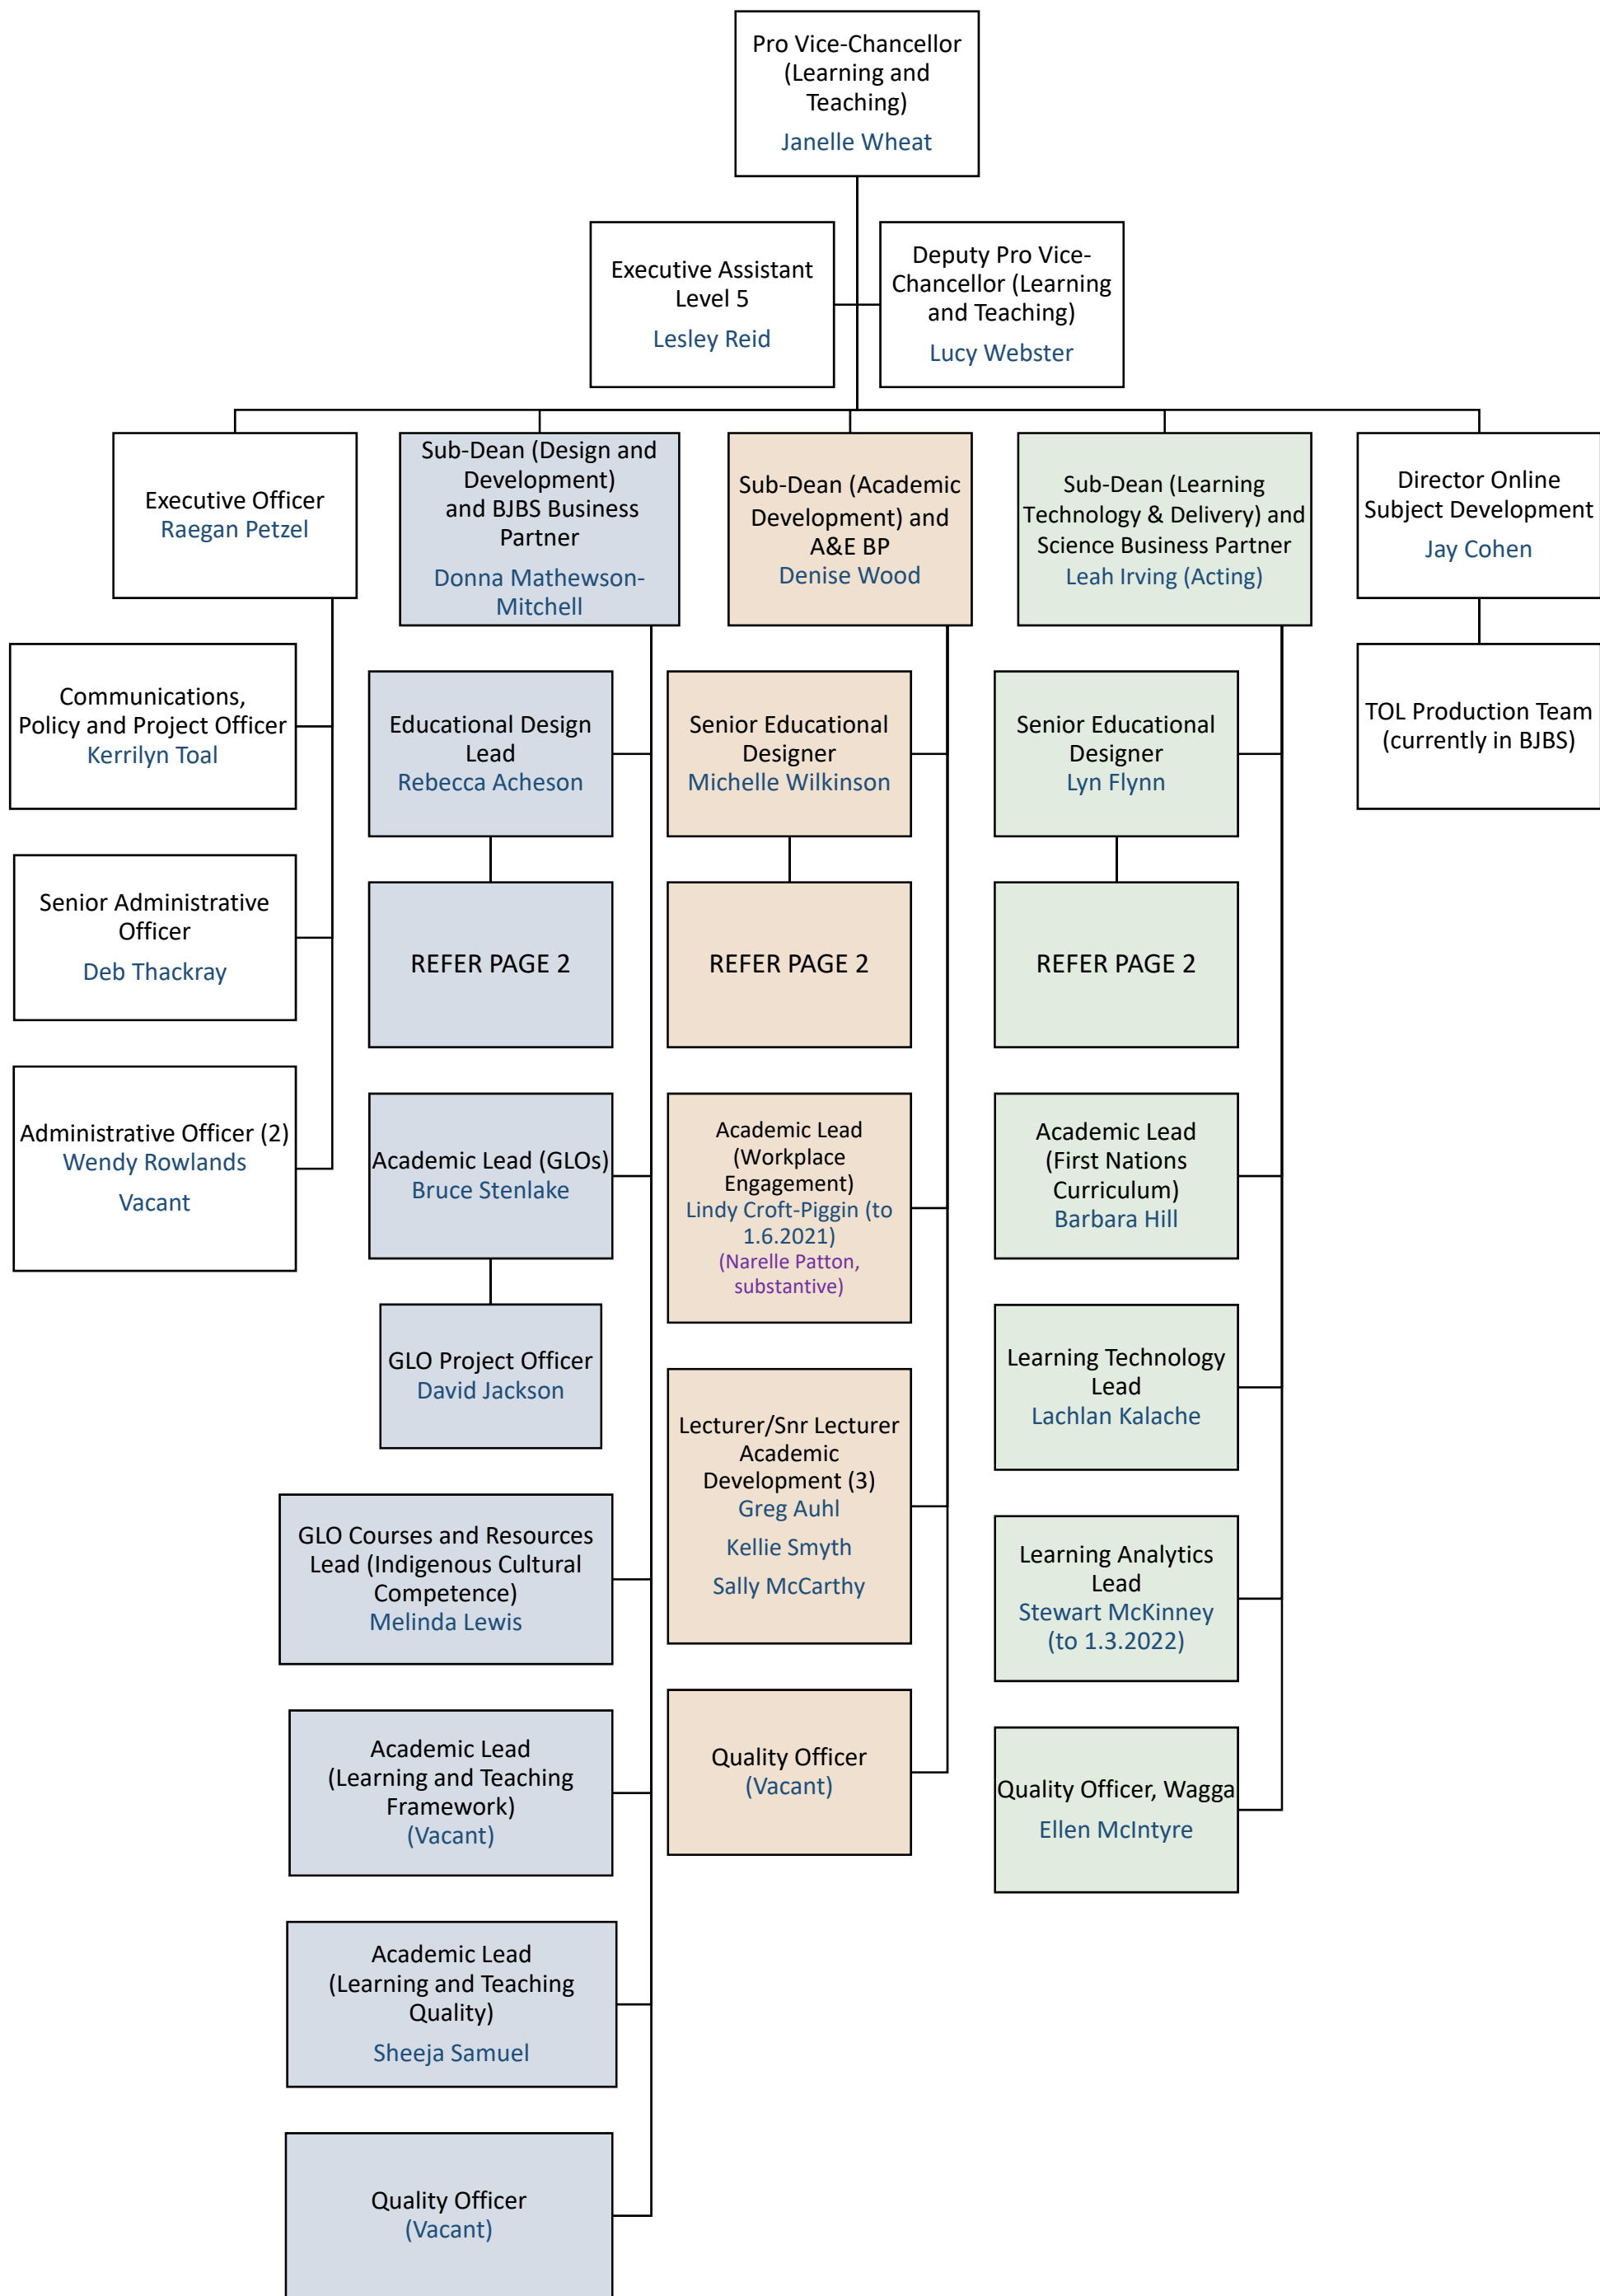

Division of Learning and Teaching

Course and Subject Design Development and Delivery Roles (Purple = currently seconded to TOL. Blue = fixed term or backfill).