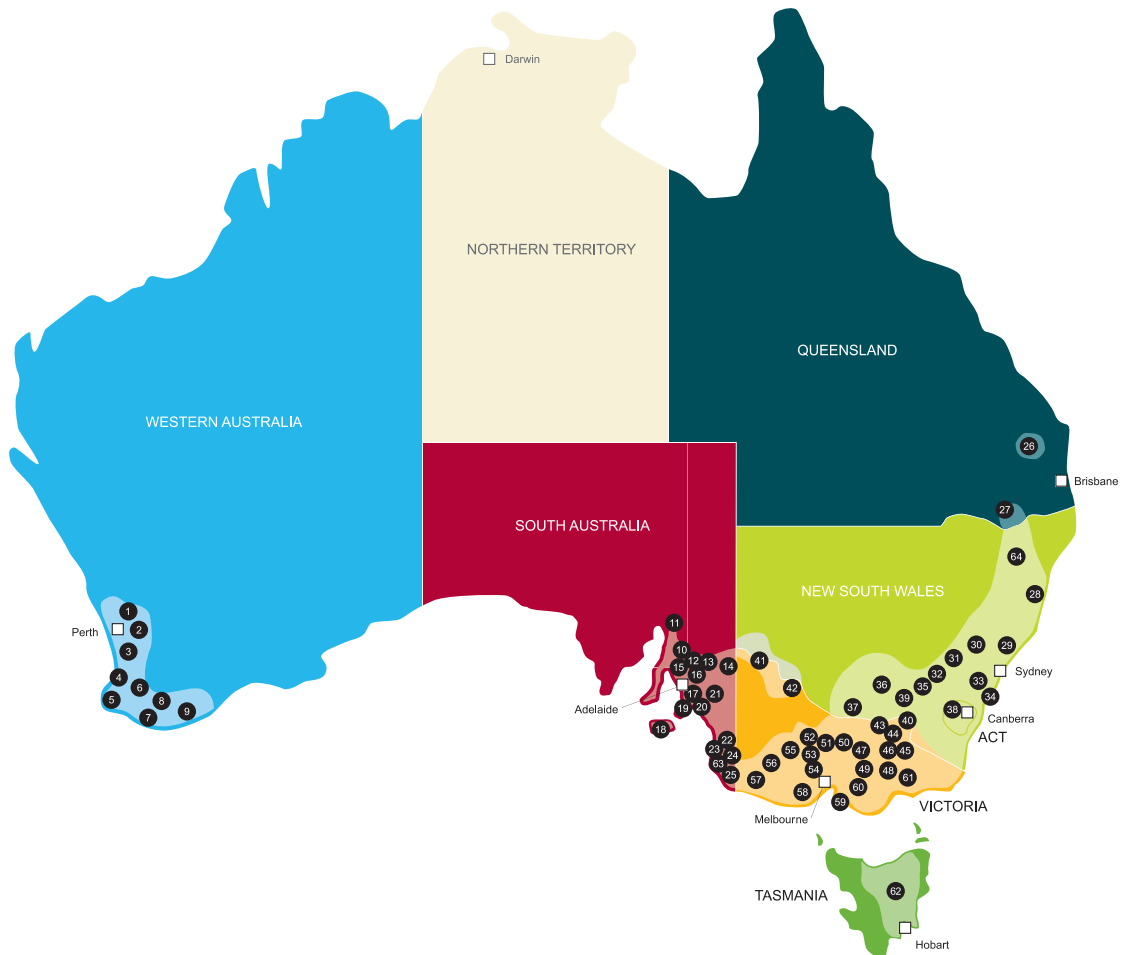

Wine Regions of *Australia*

Western Australia

- 1 Swan District
- 2 Perth Hills
- 3 Peel
- 4 Geographe
- 5 Margaret River
- 6 Blackwood Valley
- 7 Pemberton
- 8 Manjimup
- 9 Great Southern

South Australia

- 10 Clare Valley
- 11 Southern Flinders Ranges
- 12 Barossa Valley
- 13 Eden Valley
- 14 Riverland
- 15 Adelaide Plains
- 16 Adelaide Hills
- 17 McLaren Vale
- 18 Kangaroo Island
- 19 Southern Fleurieu
- 20 Currency Creek
- 21 Langhorne Creek
- 22 Padthaway
- 23 Mount Benson
- 24 Wrattonbully
- 25 Coonawarra
- 63 Robe

Queensland

- 26 South Burnett
- 27 Granite Belt

New South Wales

- 28 Hastings River
- 29 Hunter
- 30 Mudgee
- 31 Orange
- 32 Cowra
- 33 Southern Highlands
- 34 Shoalhaven Coast
- 35 Hilltops
- 36 Riverina
- 37 Peralta
- 38 Canberra District
- 39 Gundagai
- 40 Tumbarumba
- 64 New England Australia

Tasmania

- 62 Tasmania