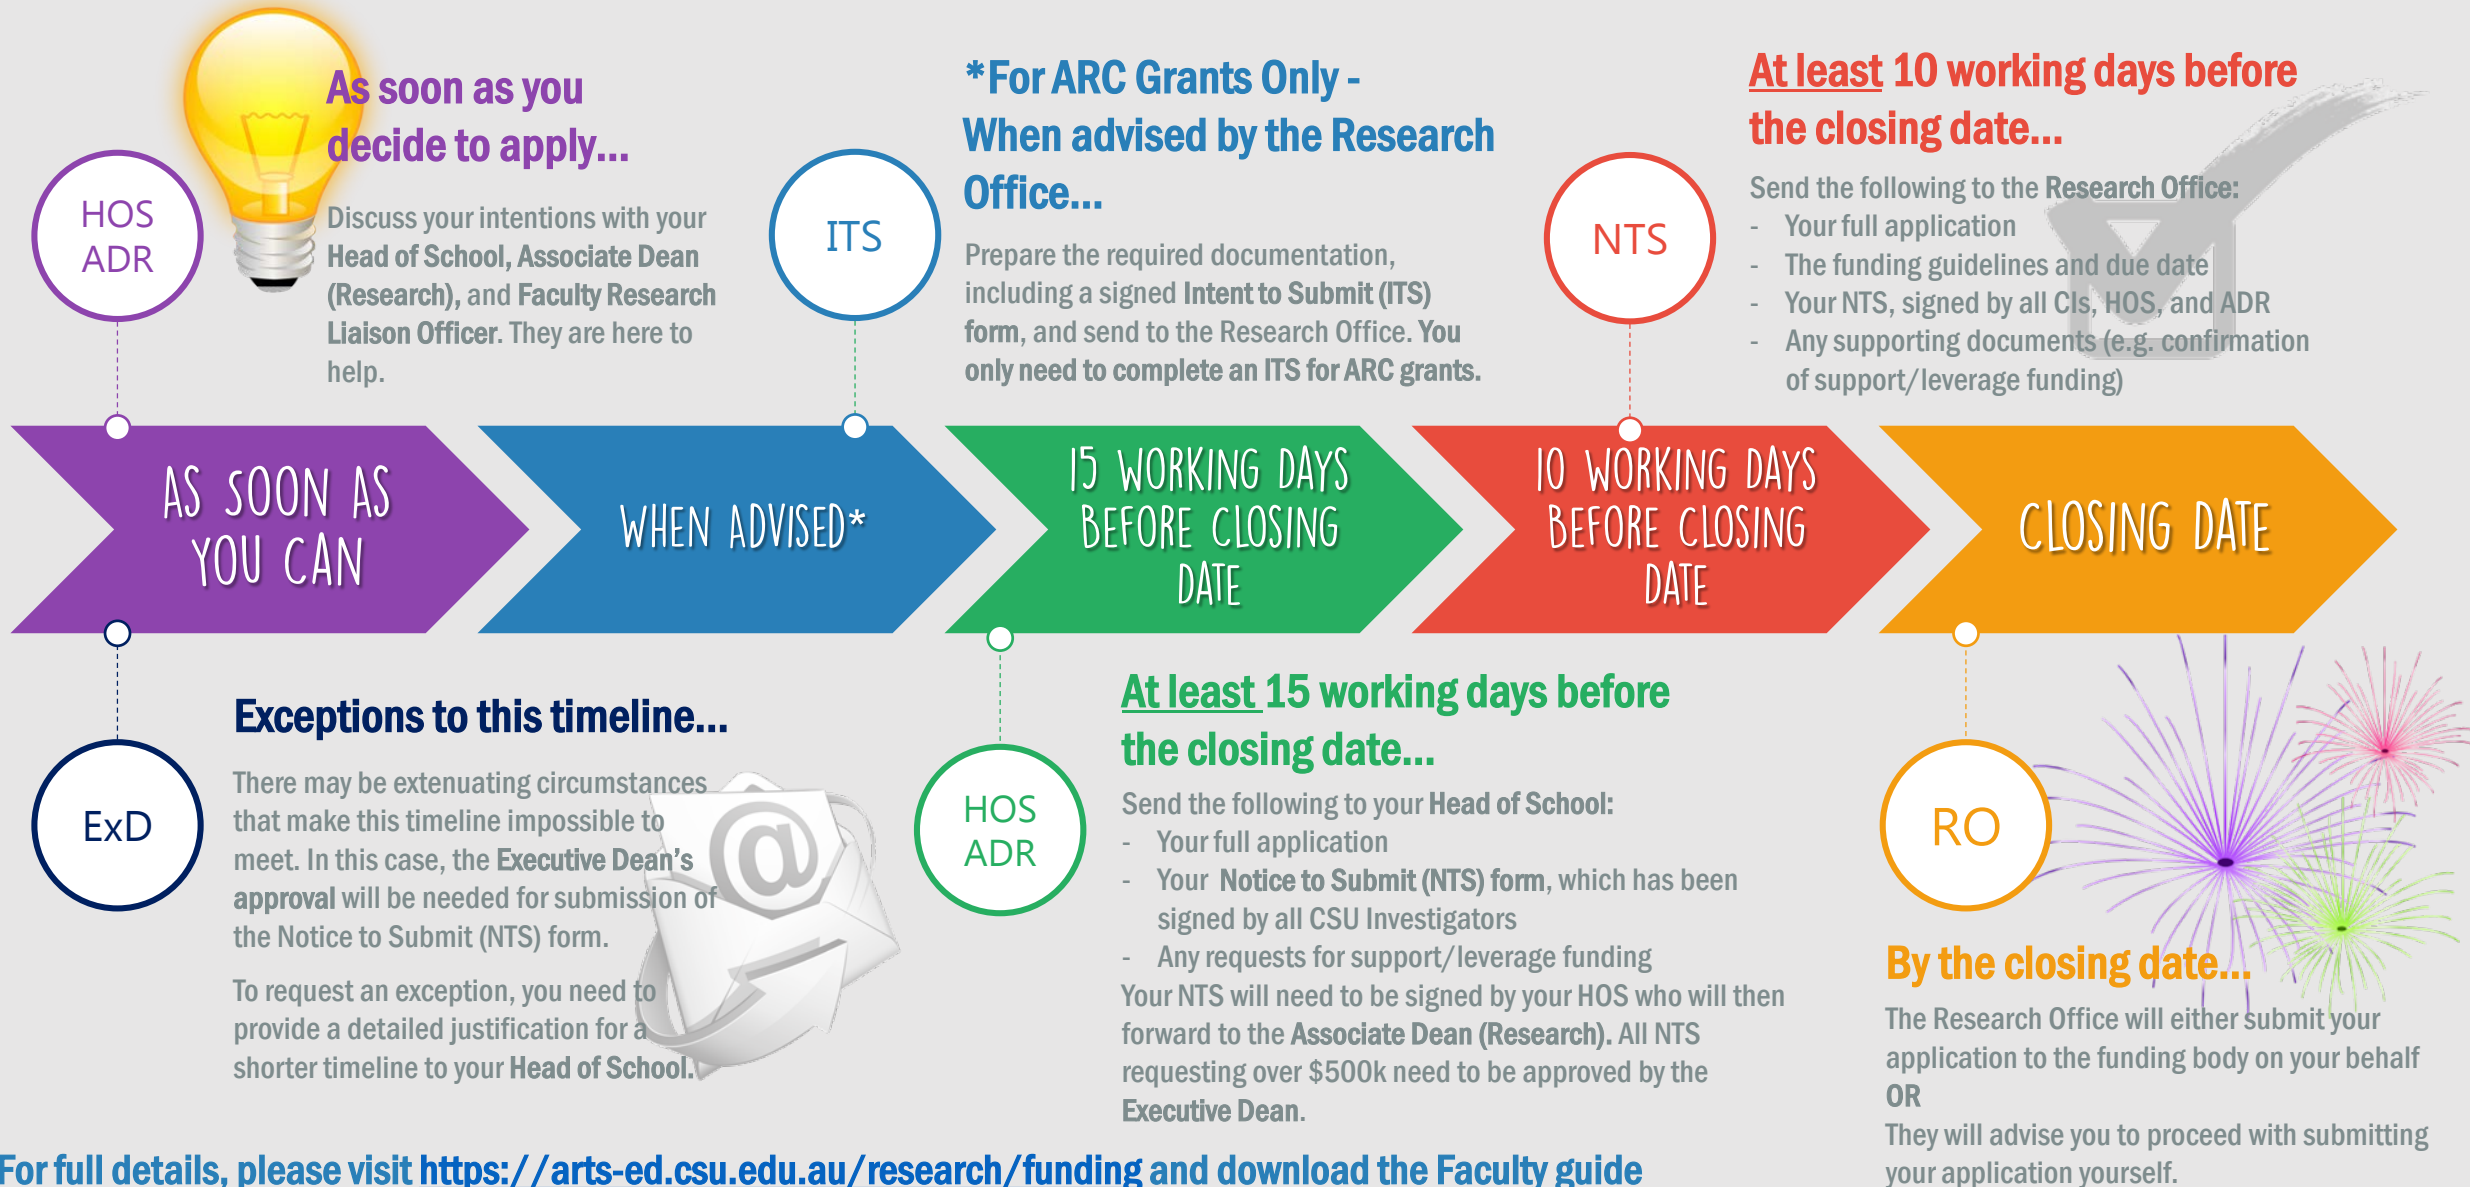

GRANT APPLICATION TIMELINES

For full details, please visit <https://arts-ed.csu.edu.au/research/funding> and download the Faculty guide