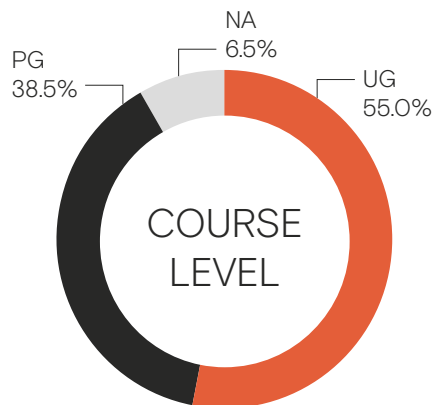

Charles Sturt at a glance

2018

Graduates
 **9534**

2116 
Full-time equivalent staff

Students by region

Regional and remote 16,308
Metropolitan 16,198
— Overseas 11,072 —

Female: 24,717
Male: 18,902

Equity groups

2.6% Indigenous
Australians
17.1% Low socioeconomic
status (SES)

 **18,935**
on-campus
students

+

=

43,619 current
students

Students by campus

Undergraduate 23,979
Postgraduate 16,799
Non-award 2841

Courses by career area