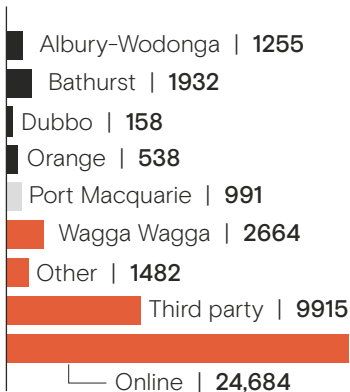

Charles Sturt at a glance

2018

Graduates
 **9534**

2116 
Full-time equivalent staff

Students by region

Regional and remote 16,308
Metropolitan 16,198
— Overseas 11,072 —

Female: 24,717
Male: 18,902

Equity groups

2.6% Indigenous
Australians
17.1% Low socioeconomic
status (SES)

 **18,935**
on-campus
students

+

=

43,619 current
students

Students by campus

Undergraduate 23,979
Postgraduate 16,799
Non-award 2841

Courses by career area