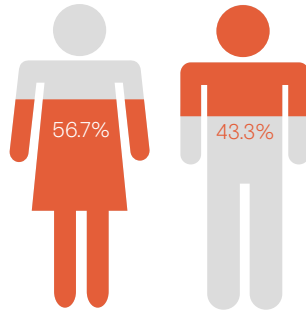

Charles Sturt at a glance

2018

Graduates
 **9534**

2116 
Full-time equivalent staff

Students by region

Regional and remote 16,308
Metropolitan 16,198
— Overseas 11,072 —

Female: 24,717
Male: 18,902

Equity groups