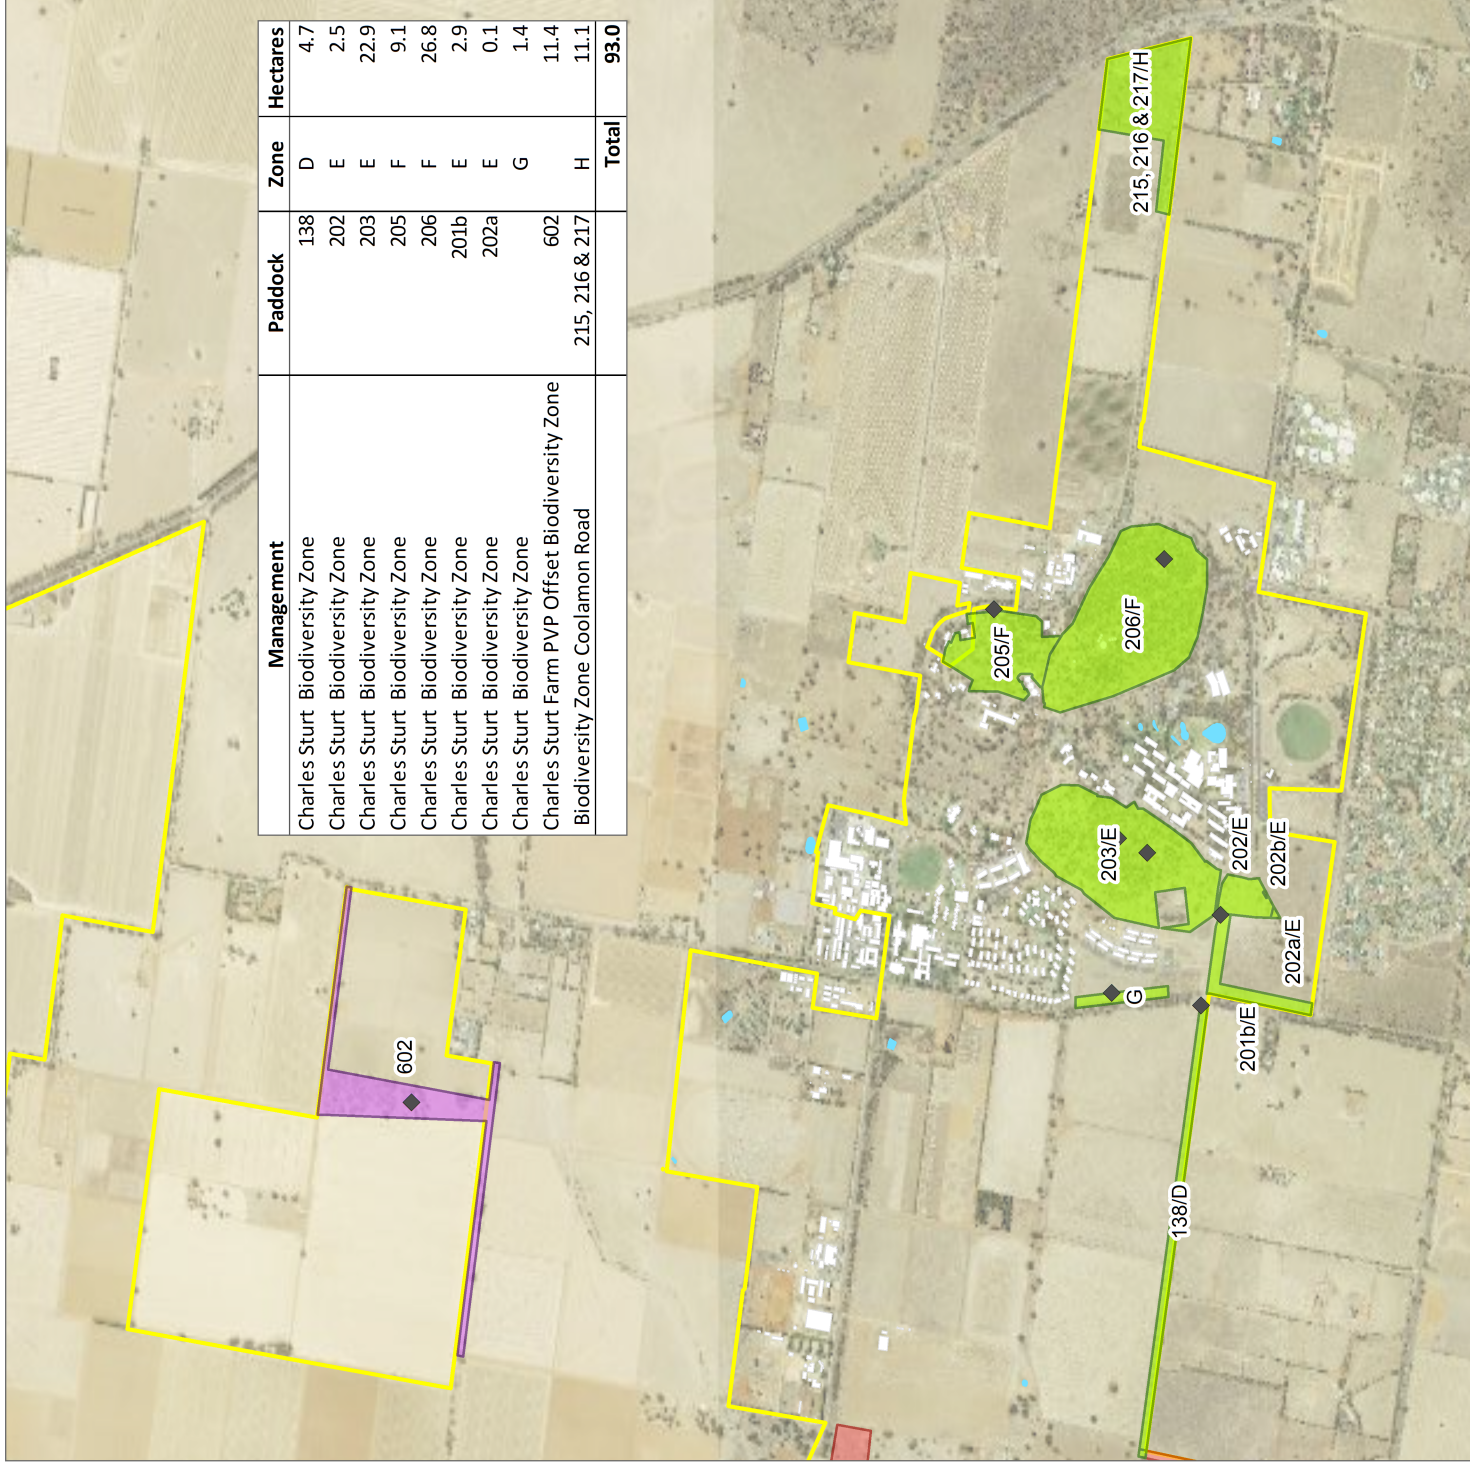

Ratified Biodiversity Zones

Charles Sturt University Wagga Wagga Campus Map C

- Charles Sturt Farm Biodiversity Planting
- Charles Sturt Farm PVP Offset Biodiversity Zone
- Charles Sturt Biodiversity Zone
- Charles Sturt University Boundary
- Building
- Waterbody
- ◆ Photo points

Charles Sturt
University