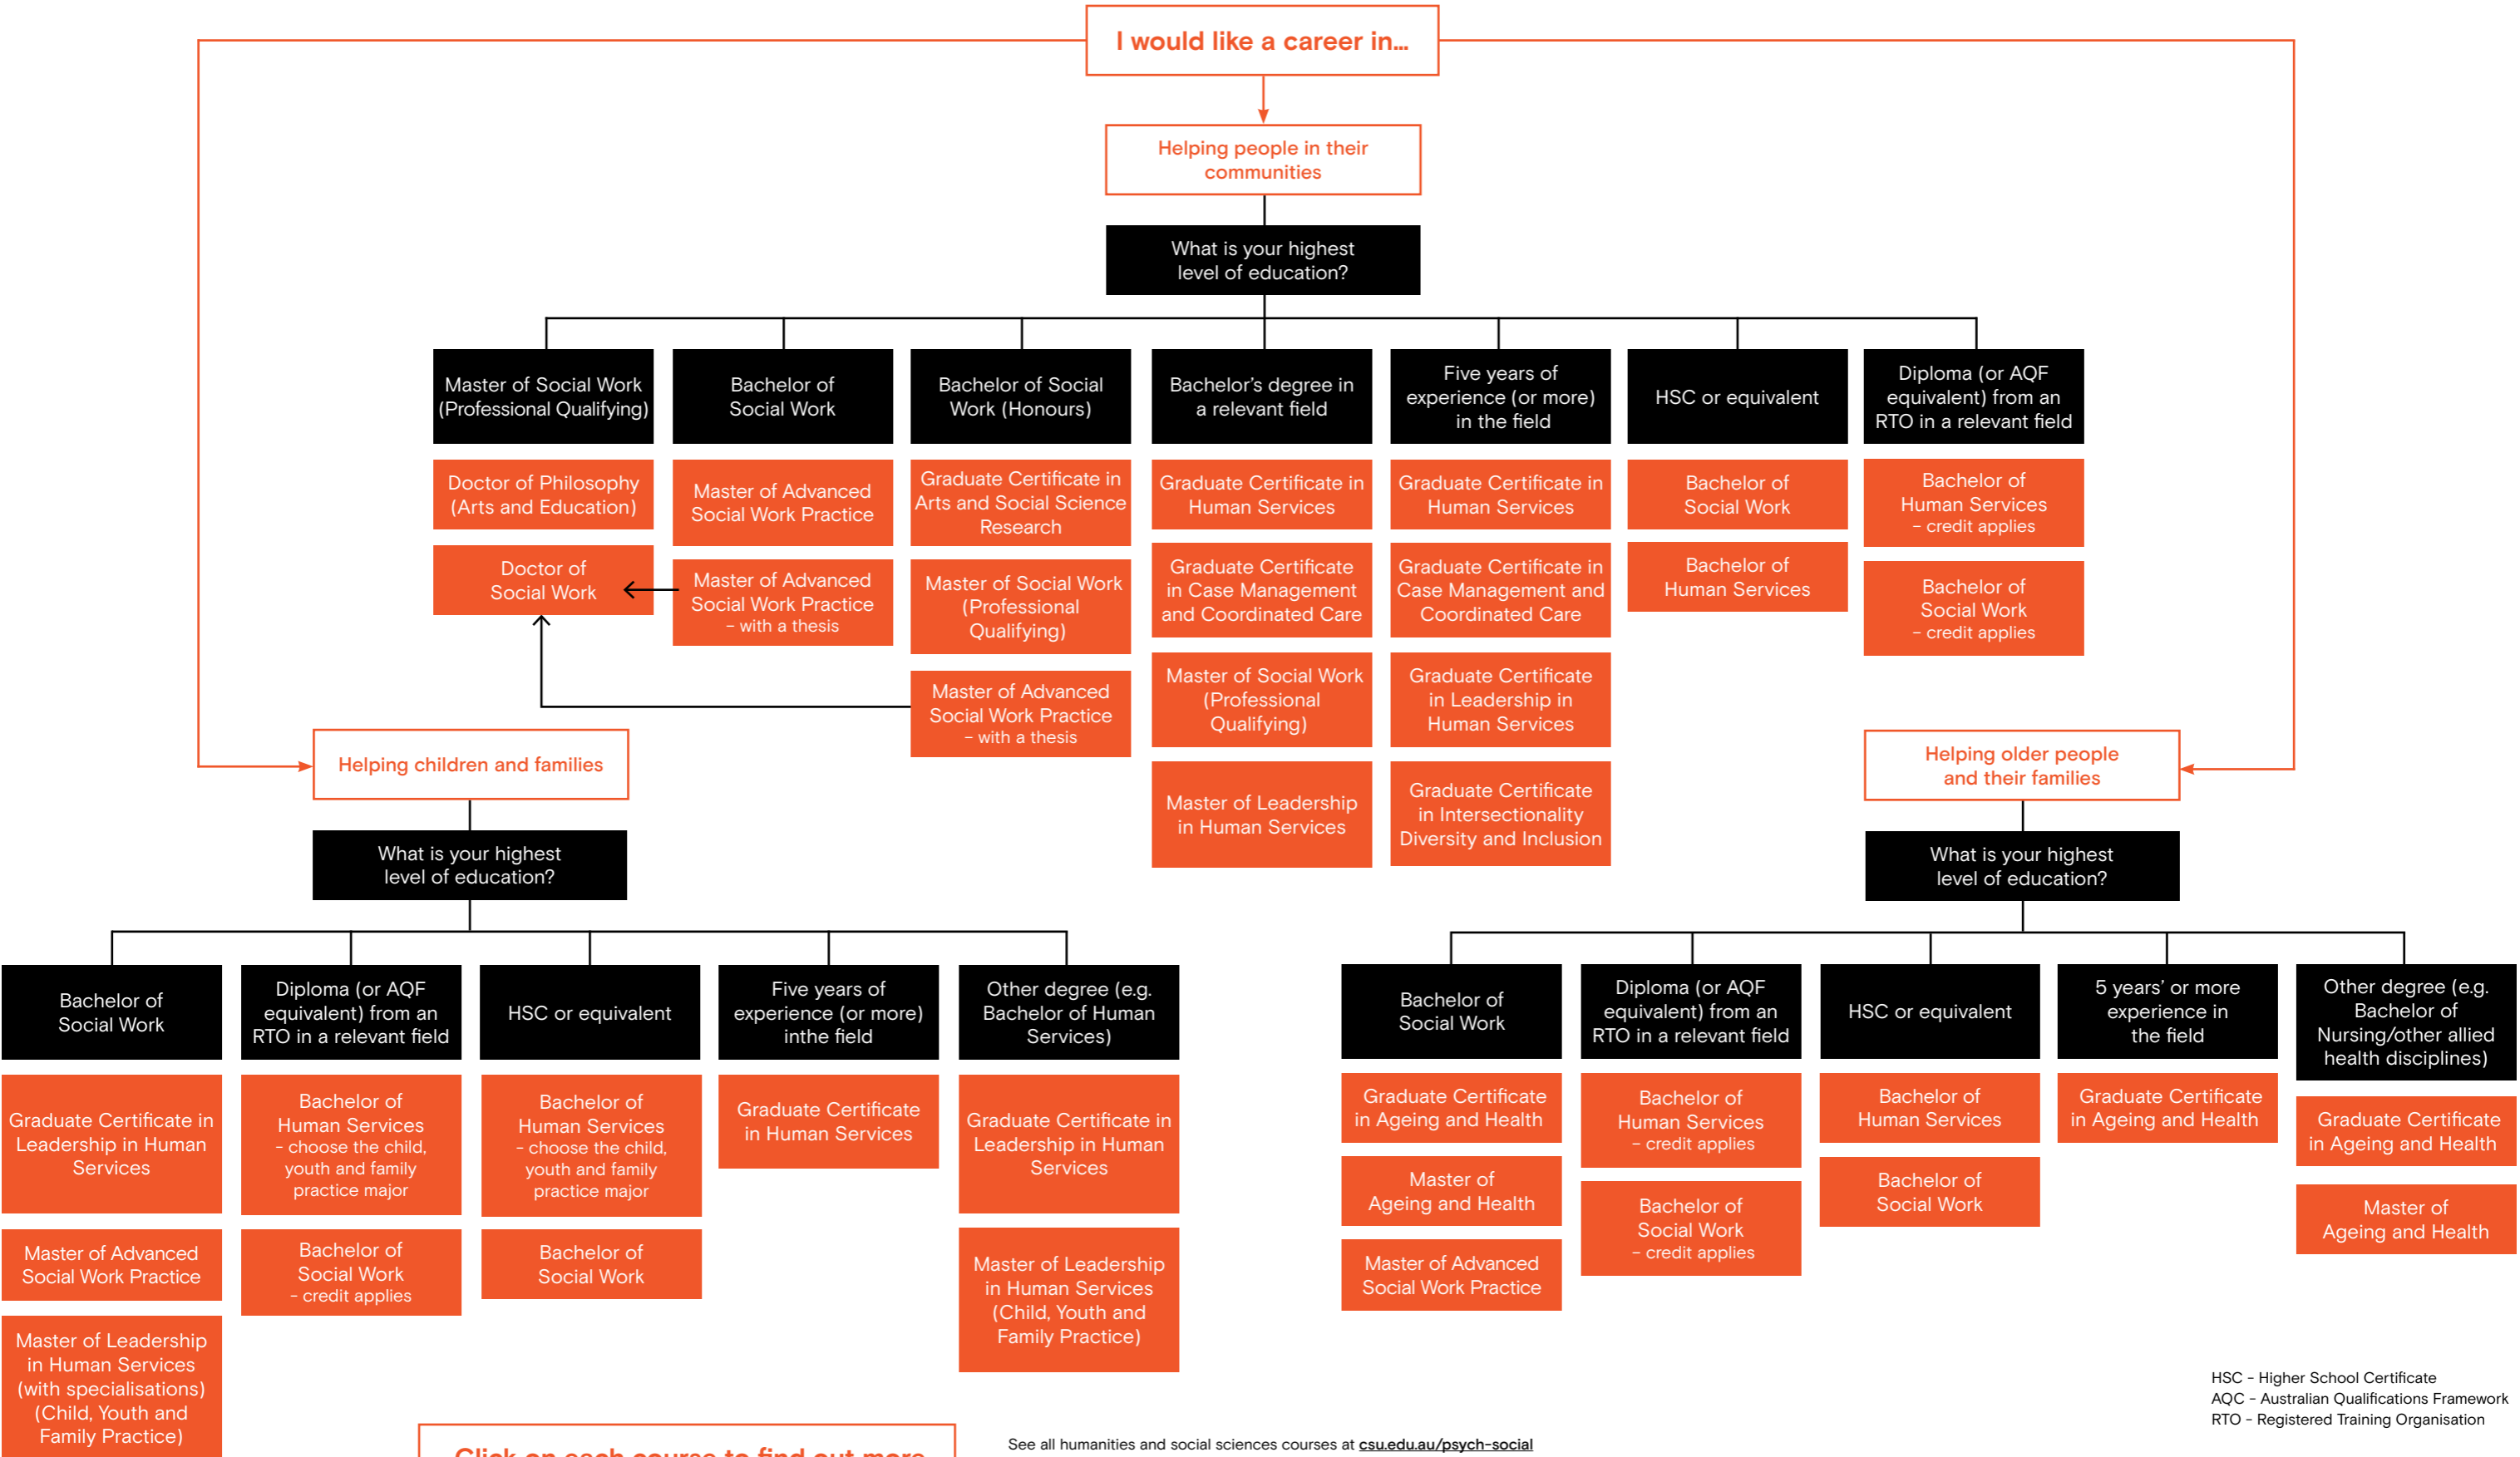

Choose your career path in social work and human services

[Click on each course to find out more](#)

See all humanities and social sciences courses at csu.edu.au/psych-social
 Please note: This document is to be used as a general guide only. Eligibility will be considered on an individual basis by Charles Sturt University.
 © 2024 Charles Sturt University - TEQSA Provider Identification: PRV12018 (Australian University). CRICOS Provider: 00005F. M2344. All information correct at time of printing.

HSC - Higher School Certificate
 AQF - Australian Qualifications Framework
 RTO - Registered Training Organisation