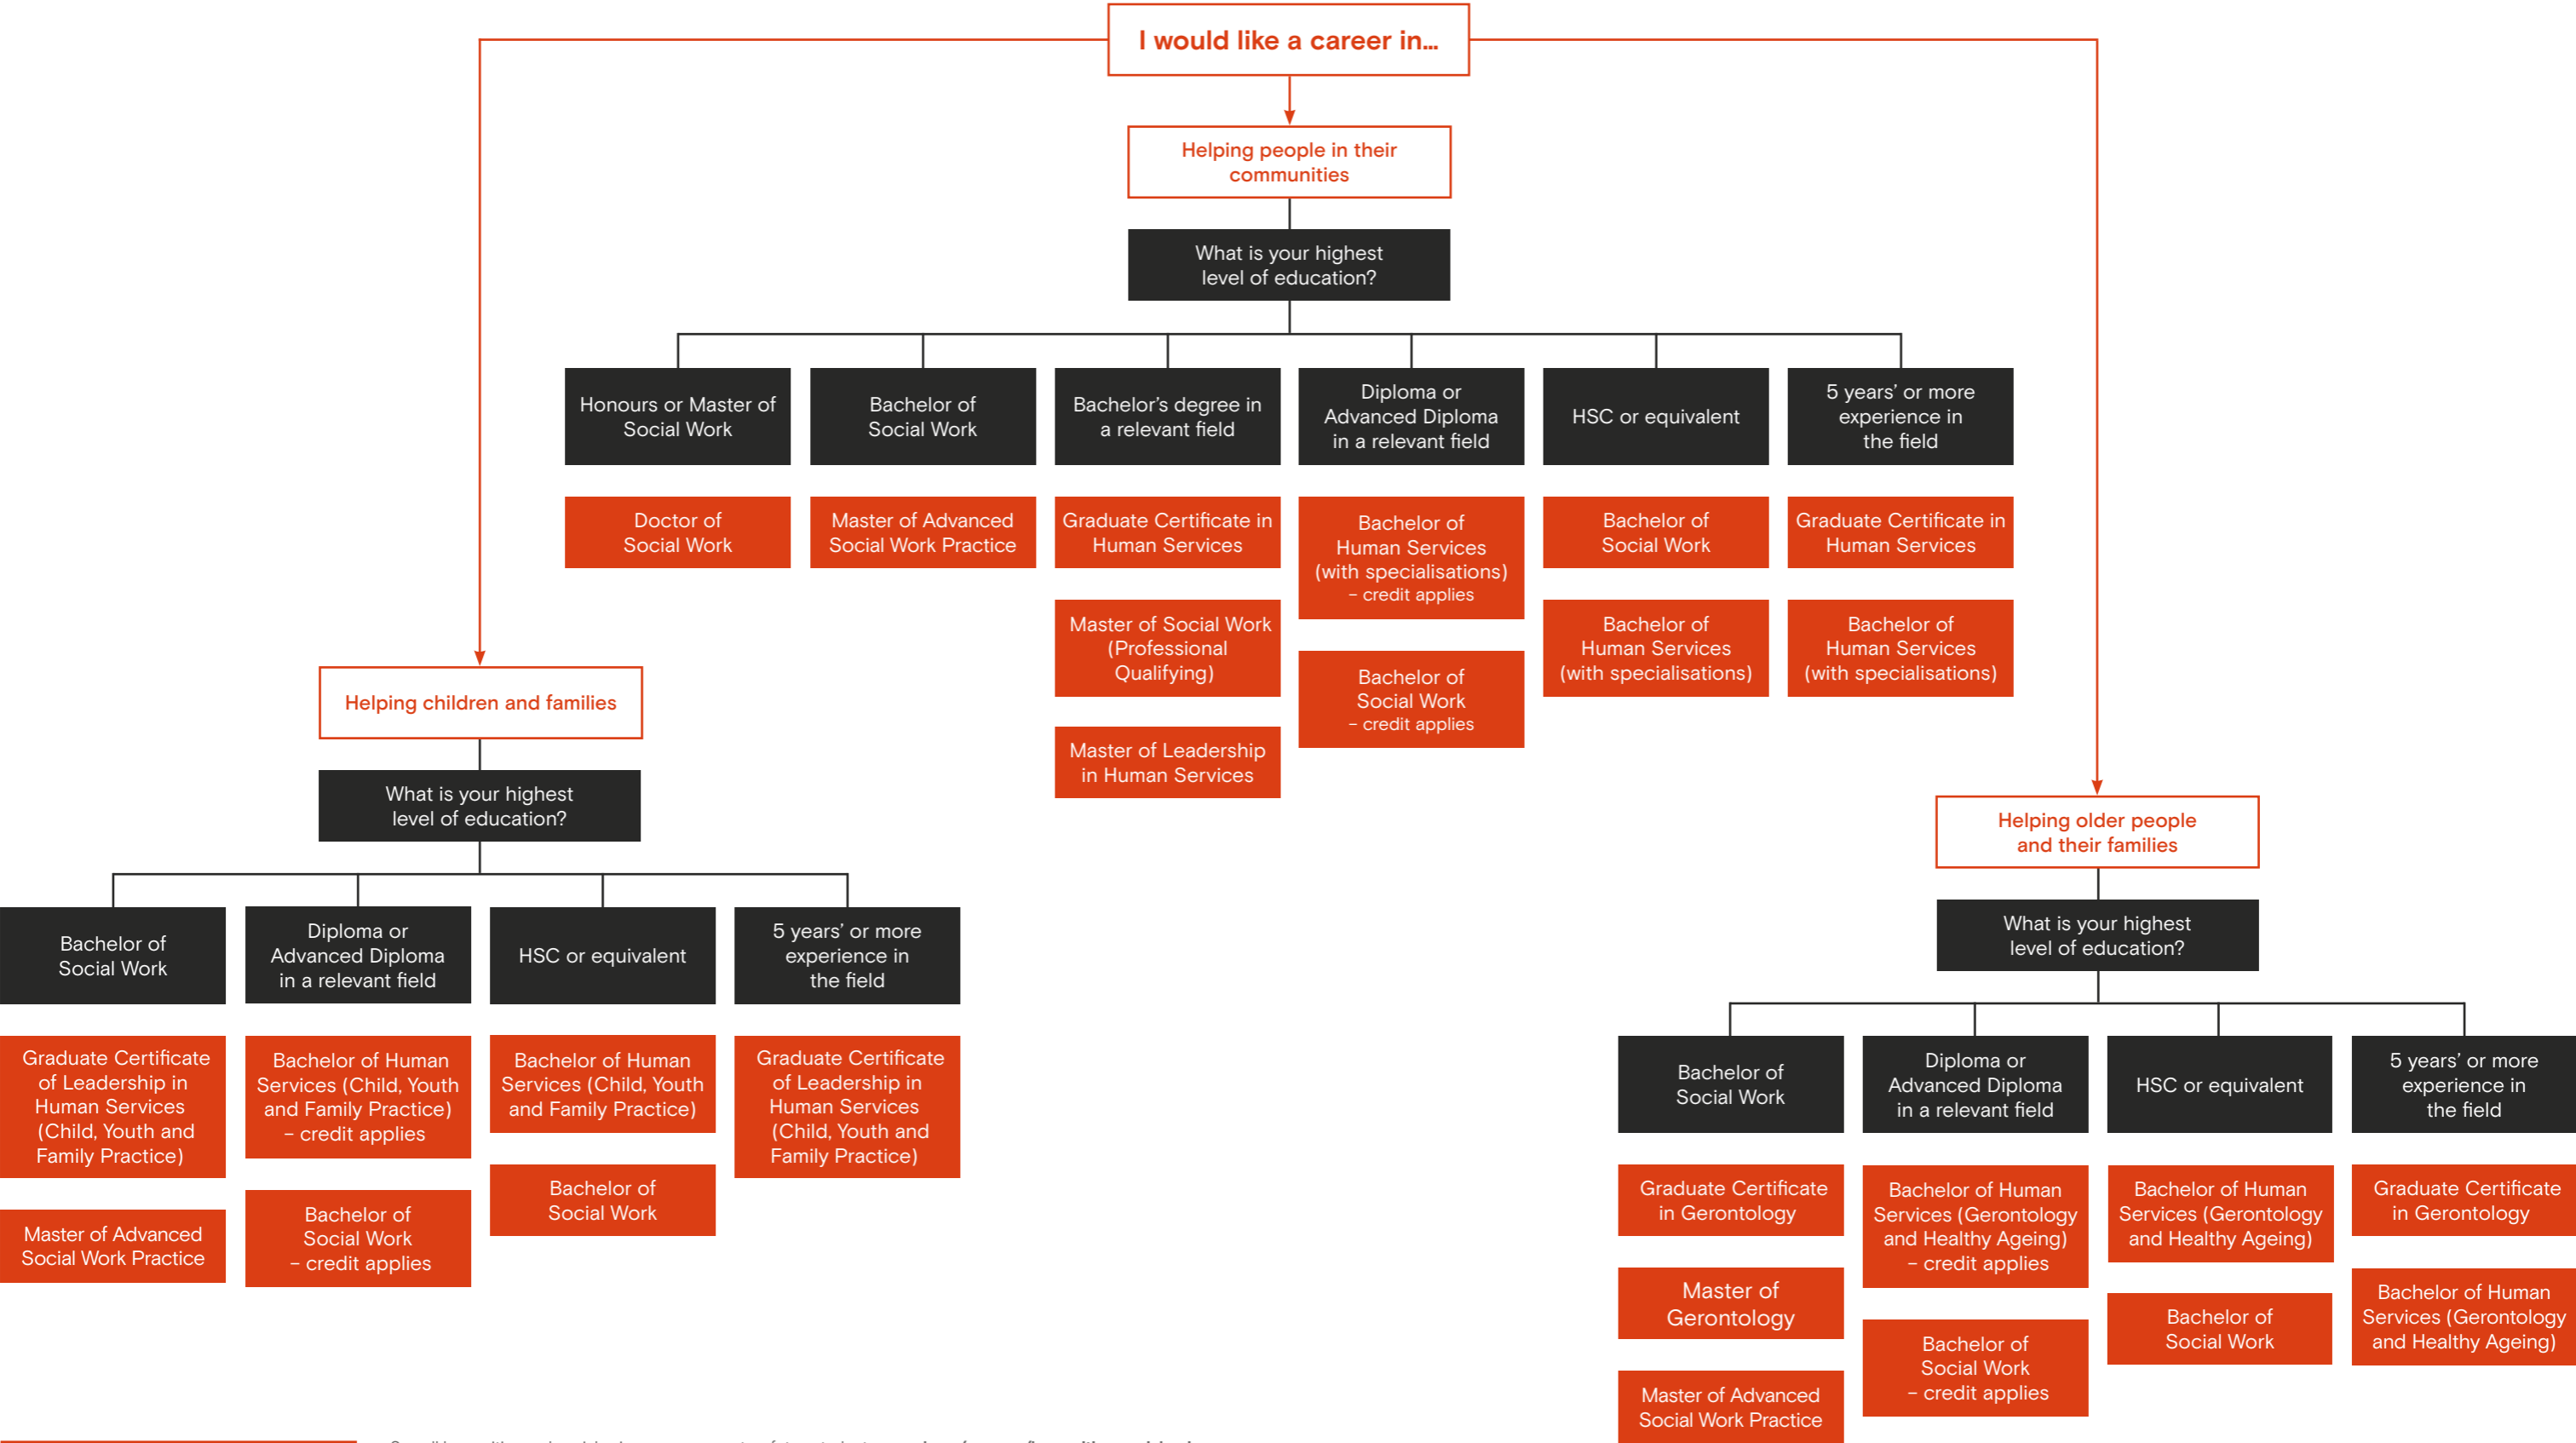

# Choose your career path in Social Work and Human Services

**Click on each course to find out more**

See all humanities and social sciences courses at >> [futurestudents.csu.edu.au/courses/humanities-social-sciences](https://futurestudents.csu.edu.au/courses/humanities-social-sciences)  
 International student? Different entry measures apply.  
 Please note: This document is to be used as a general guide only.  
 Eligibility will be considered on an individual basis by Charles Sturt University.  
 Charles Sturt University CRICOS 00005F. © 2019 Charles Sturt University. F6085.