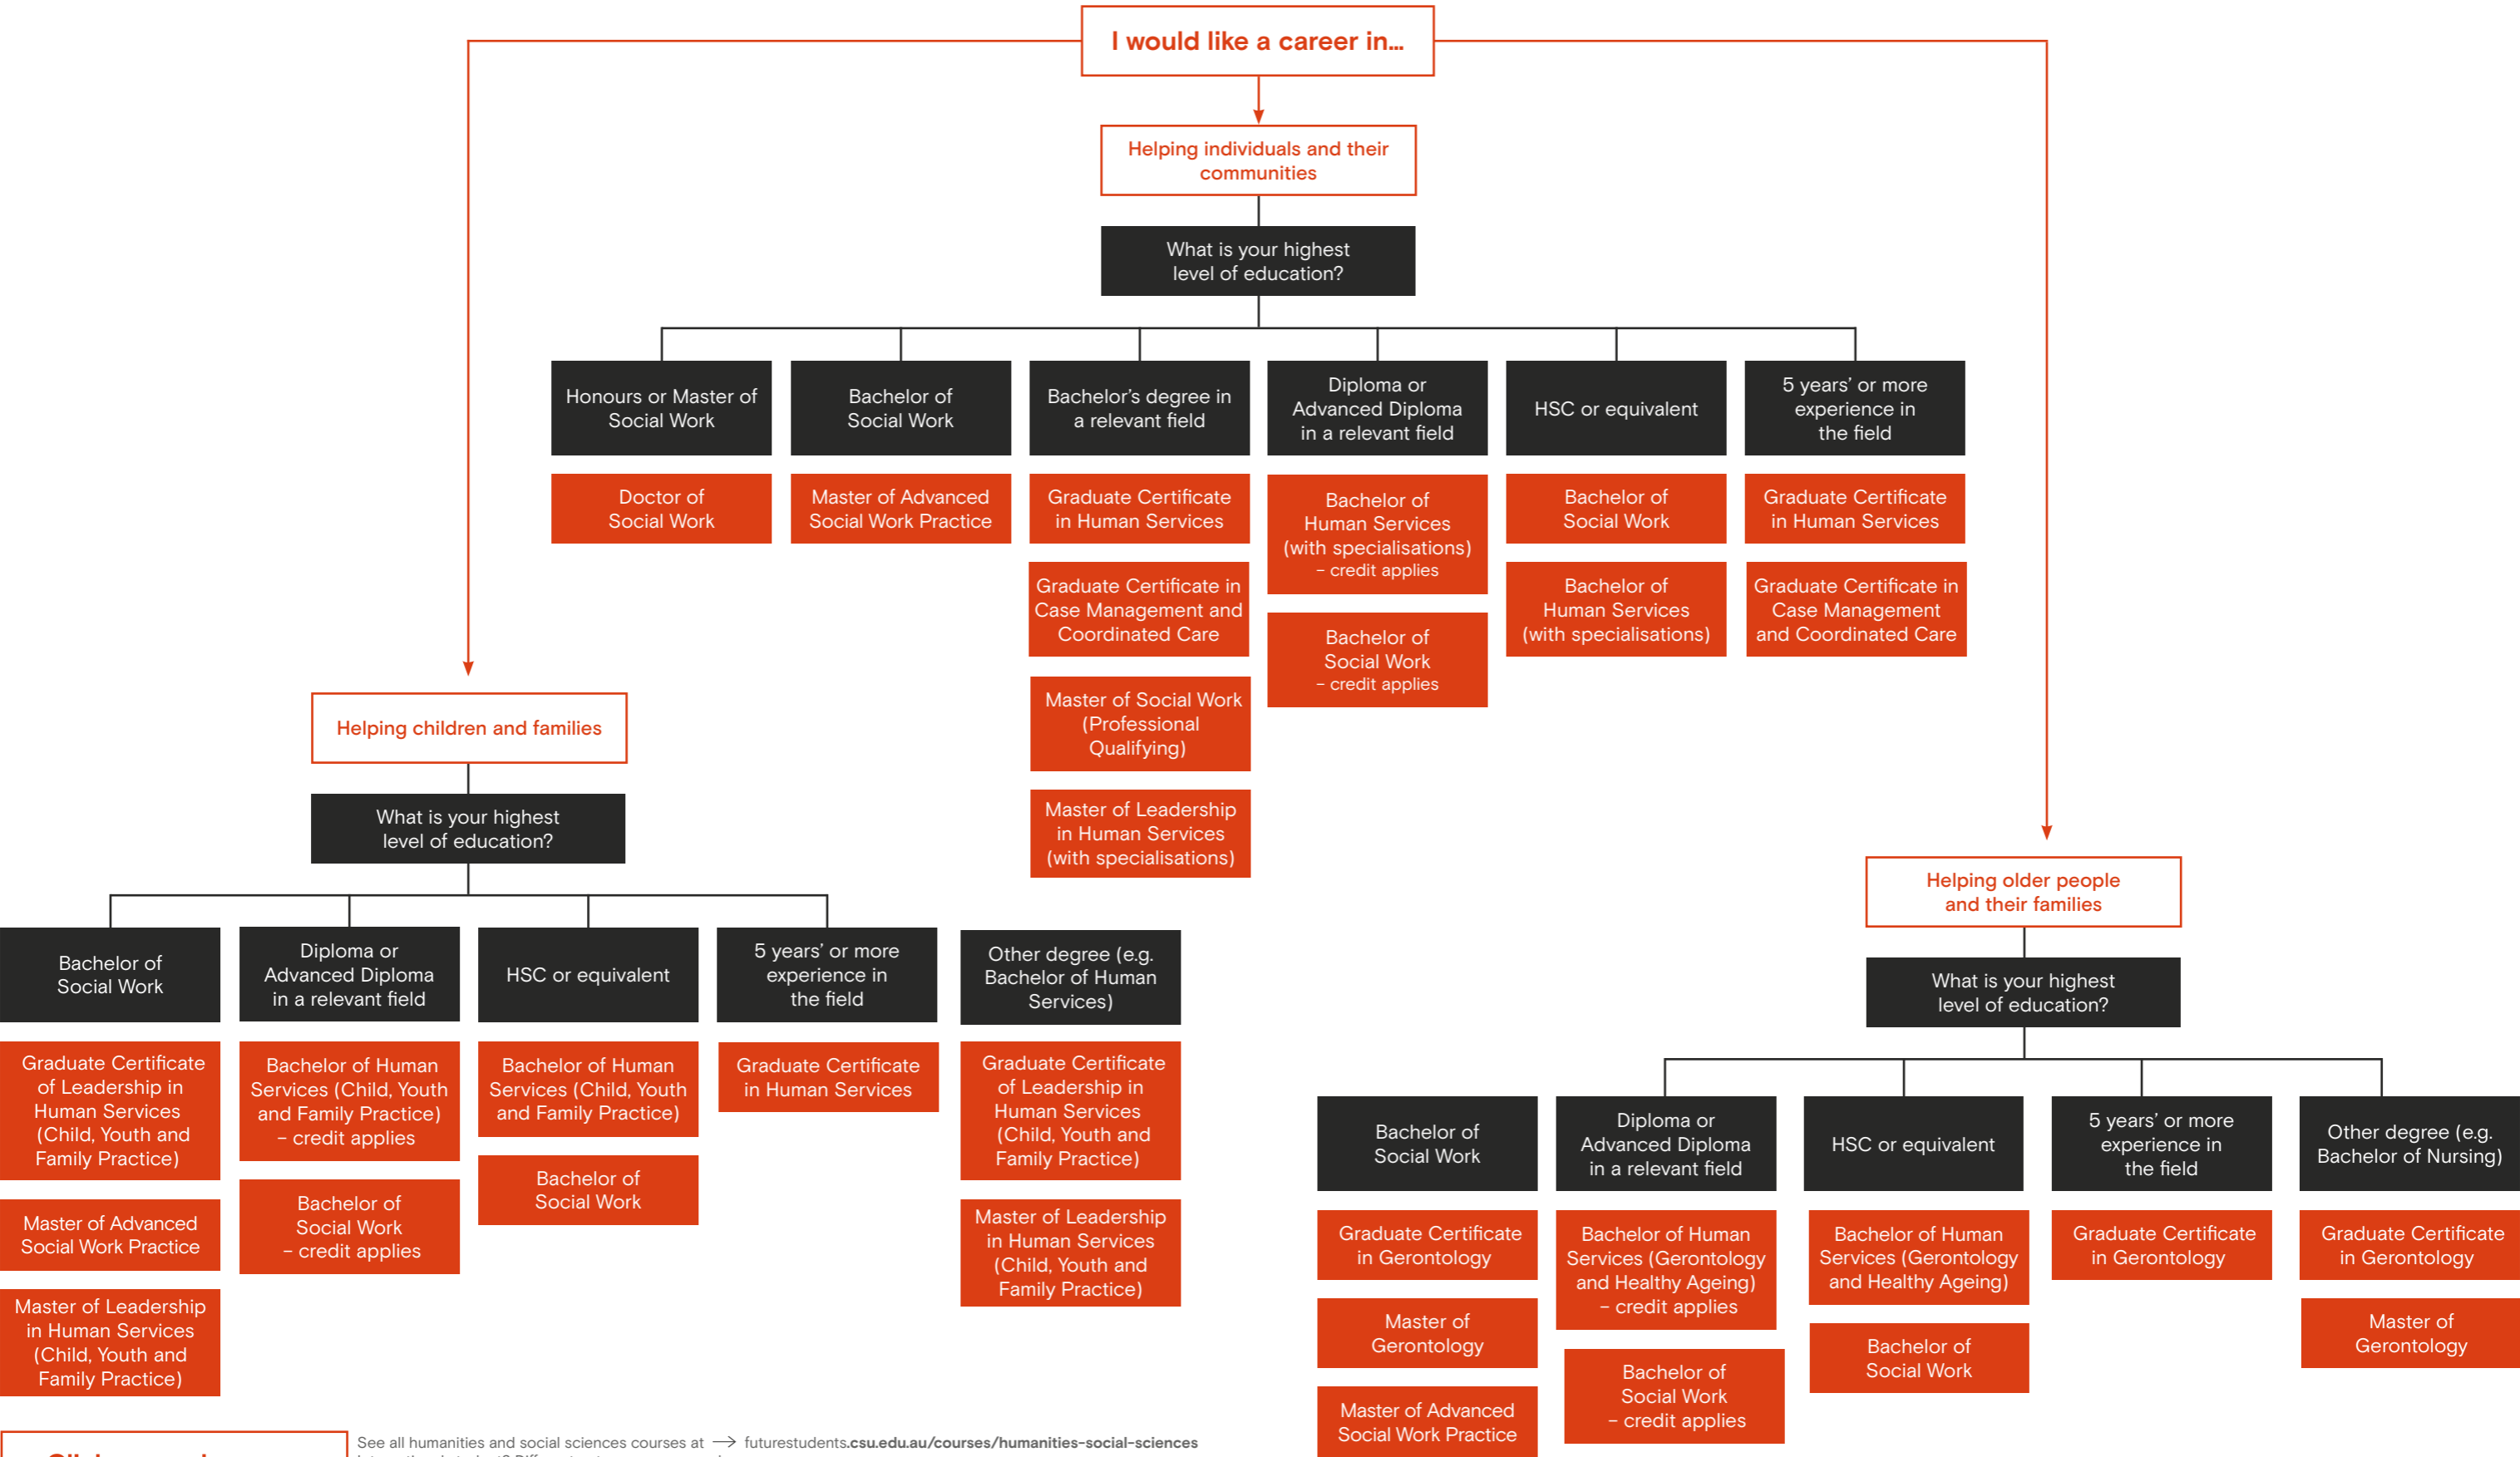

Choose your career path in Social Work and Human Services

Click on each course to find out more

See all humanities and social sciences courses at → futurestudents.csu.edu.au/courses/humanities-social-sciences
 International student? Different entry measures apply.
 Please note: This document is to be used as a general guide only.
 Eligibility will be considered on an individual basis by Charles Sturt University.
 Charles Sturt University CRICOS 00005F. © 2020 Charles Sturt University. F6450.