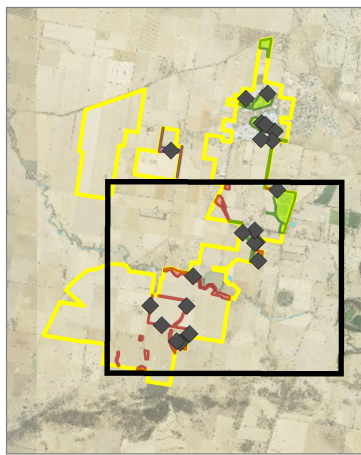

Ratified Biodiversity Zones

Charles Sturt University Wagga Wagga Campus Map B

- █ Charles Sturt Farm Biodiversity Planting
- █ Charles Sturt Farm PVP Offset Biodiversity Zone
- █ Charles Sturt Biodiversity Zone
- █ Charles Sturt University Boundary
- █ Building
- █ Waterbody
- ◆ Photo points

Charles Sturt Farm Biodiversity Planting		Charles Sturt Biodiversity Zone	
Paddock	Zone	Zone	Hectares
124	H	D	0.1
125	E	A	8.4
126	E	D	4.7
127	C	C	50.9
128	F	B	1.4
129	D	C	4.8
130	F		
131	K		
132	K		
15	G		
306	A		
306	B		
306	C		
308	B		
701	O		
701a	M		
702a	J		
703a	N		
703b	L		
704	I		
Total		Total	70.3

Charles Sturt Farm Biodiversity Planting		Charles Sturt Biodiversity Zone	
Paddock	Zone	Zone	Hectares
701/O			
703a/N			
703b/L			
701a/M			
306/A			
306/B			
702a/J			
704/I			
308/B			
128/D			
126/C			
306/C			
125/E			
124/E			
127/A			
127/F			
129/F			
130/F			
28/B			
131/K			
132/K			
15/G			
138/D			
21/C			
31/C			