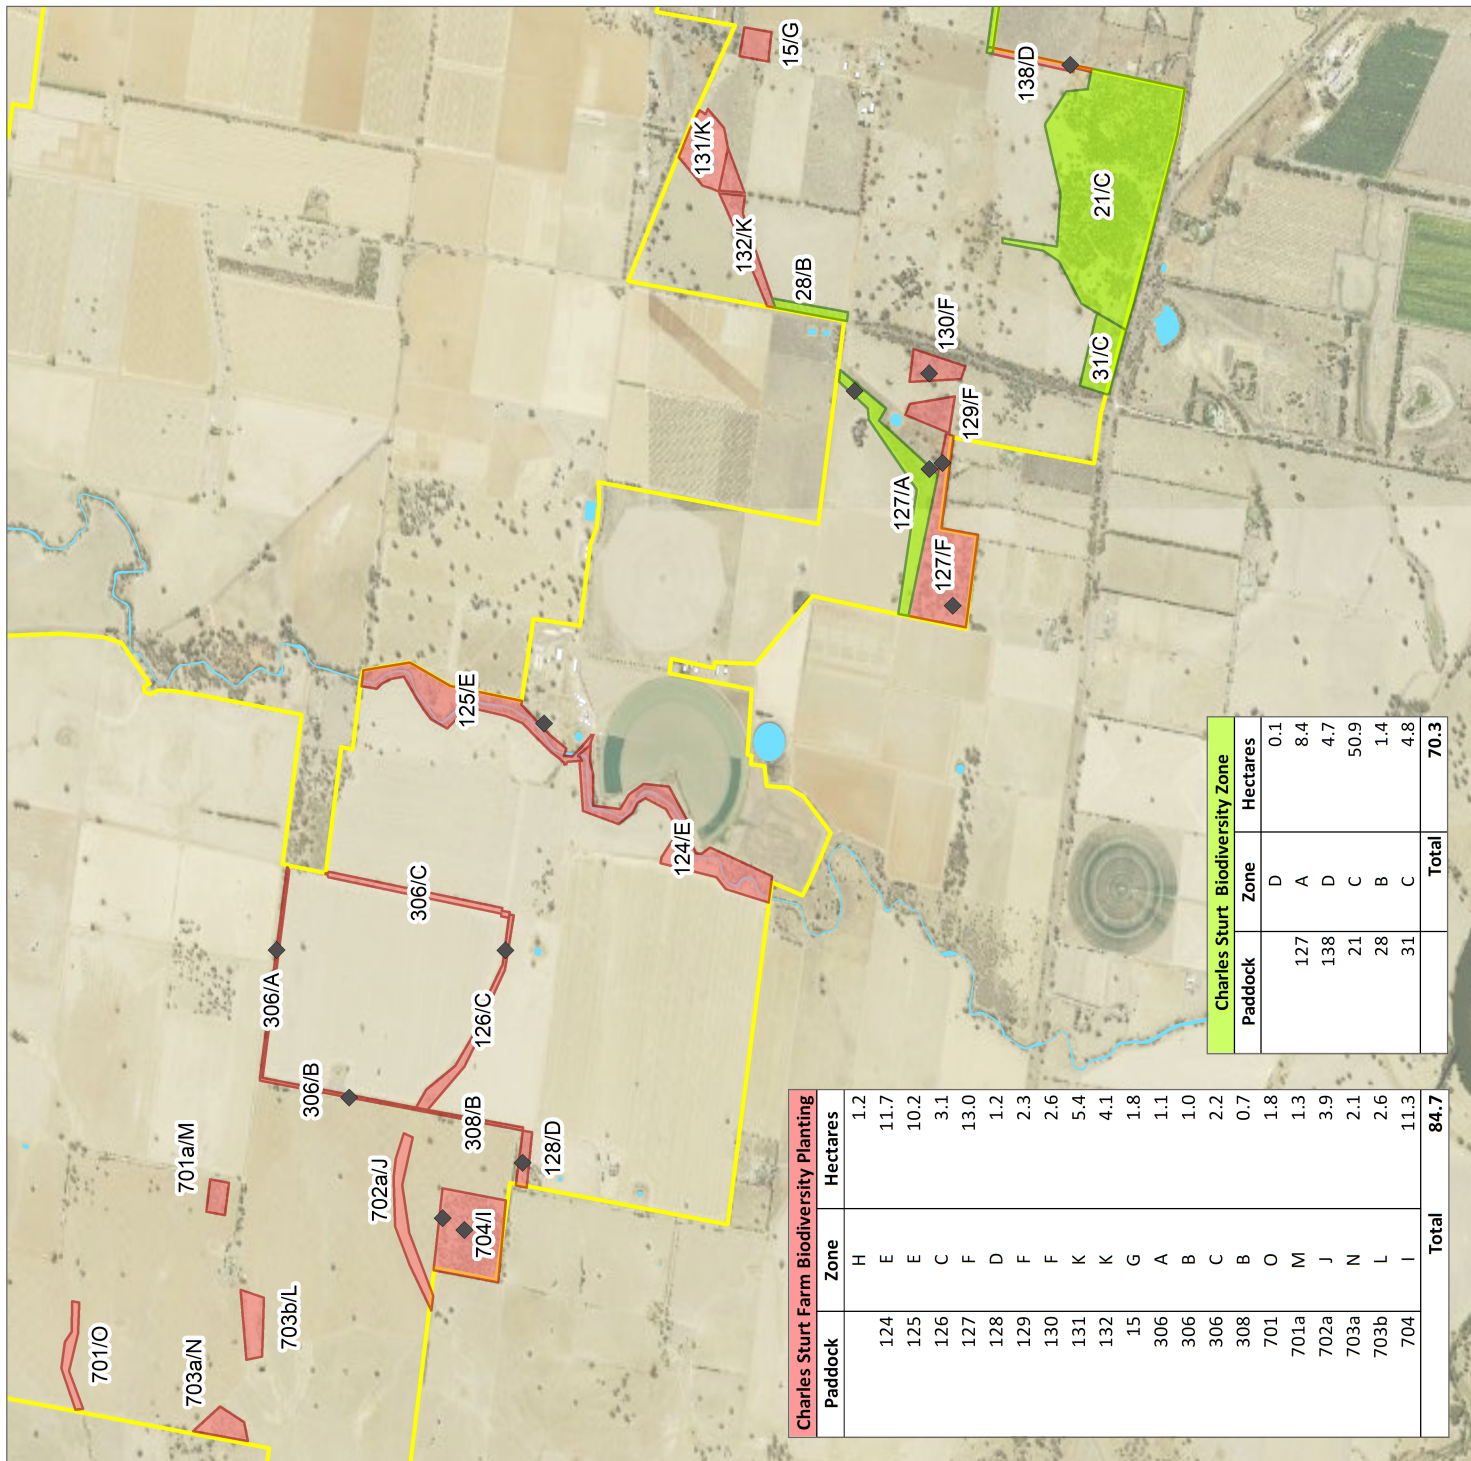

Ratified Biodiversity Zones

Charles Sturt University Wagga Wagga Campus Map B

- █ Charles Sturt Farm Biodiversity Planting
- █ Charles Sturt Farm PVP Offset Biodiversity Zone
- █ Charles Sturt Biodiversity Zone
- █ Charles Sturt University Boundary
- █ Building
- █ Waterbody
- ◆ Photo points

Charles Sturt Farm Biodiversity Planting		Charles Sturt Biodiversity Zone	
Paddock	Zone	Zone	Hectares
124	H	D	0.1
125	E	A	8.4
126	E	D	4.7
127	C	C	50.9
128	F	B	1.4
129	D	C	4.8
130	F		
131	K		
132	K		
15	G		
306	A		
306	B		
306	C		
308	B		
701	O		
701a	M		
702a	J		
703a	N		
703b	L		
704	I		
Total		Total	70.3

Charles Sturt Farm Biodiversity Planting		Charles Sturt Biodiversity Zone	
Paddock	Zone	Zone	Hectares
701/O			
703a/N			
703b/L			
701a/M			
306/A			
306/B			
702a/J			
704/I			
308/B			
128/D			
126/C			
306/C			
125/E			
124/E			
127/A			
127/F			
129/F			
130/F			
28/B			
131/K			
132/K			
15/G			
138/D			
21/C			
31/C			