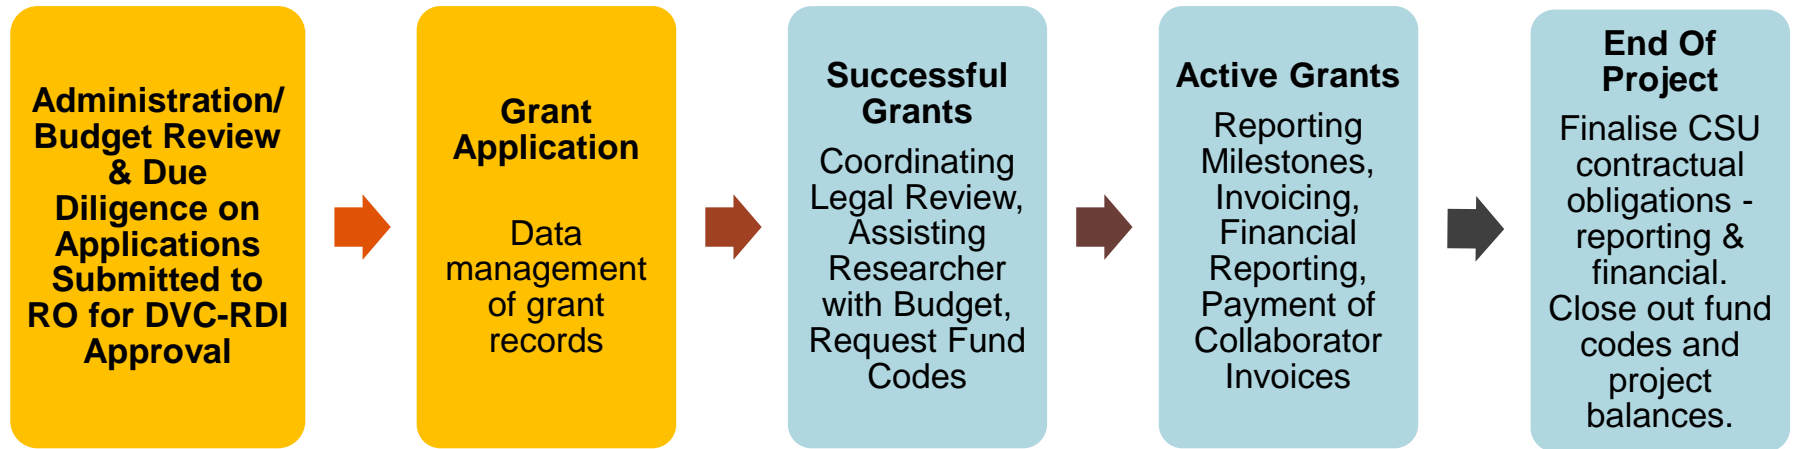

Faculty Research Liaison Officer – Charles Sturt University

Support Snapshot

Additionally:

- Assist in directing general research related enquiries for the Faculty
- Administer the internal Faculty Compact schemes
- The FLOs organise the CSU heats of the 5 Minute Research Pitch, and other competitions
- Faculty Research Newsletter/Blog

<https://research.csu.edu.au/our-profile/our-people/staff>

Central RO – Research Liaison Officer – Support Snapshot

Additionally:

- Liaison and participation in Funding Body specific professional development, release of new schemes and grant management platforms
- Delivery of professional development programs and research related outreach
- Liaison between the University and Funding Organisation regarding eligibility checks